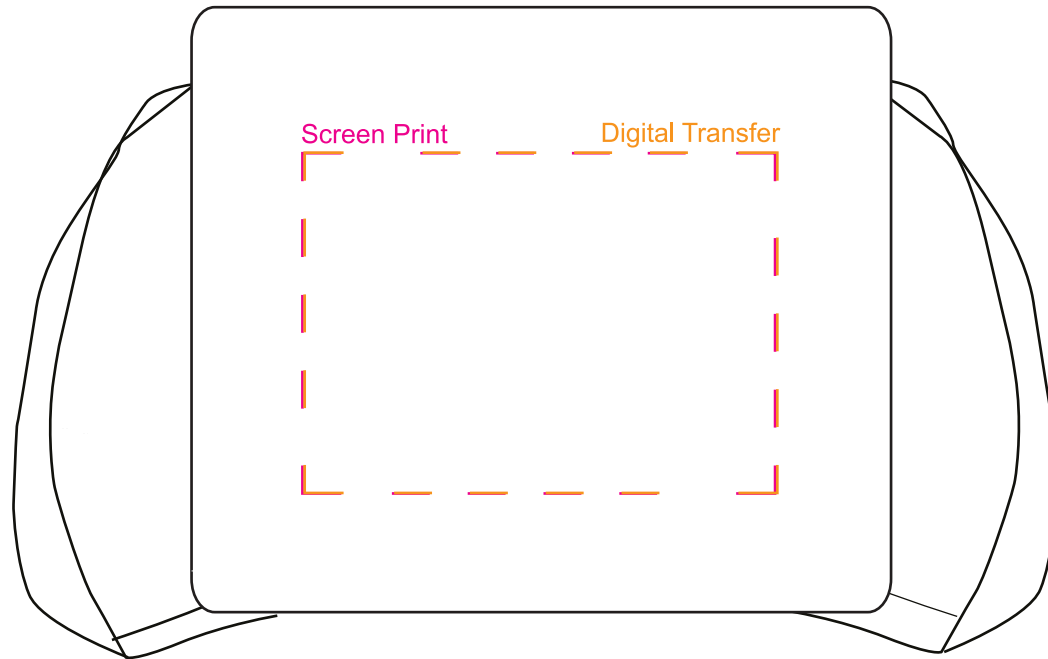

Product Name:

Non Woven Flap Satchel

Product Code:

NWB006

Product Size:

375mm x 320mm x 95mm

Product Colours:

Black, navy blue, royal blue, red, orange, purple, hot pink

Decoration Area:

250mm x 180mm - screen print

250mm x 180mm - digital transfer

25% actual size