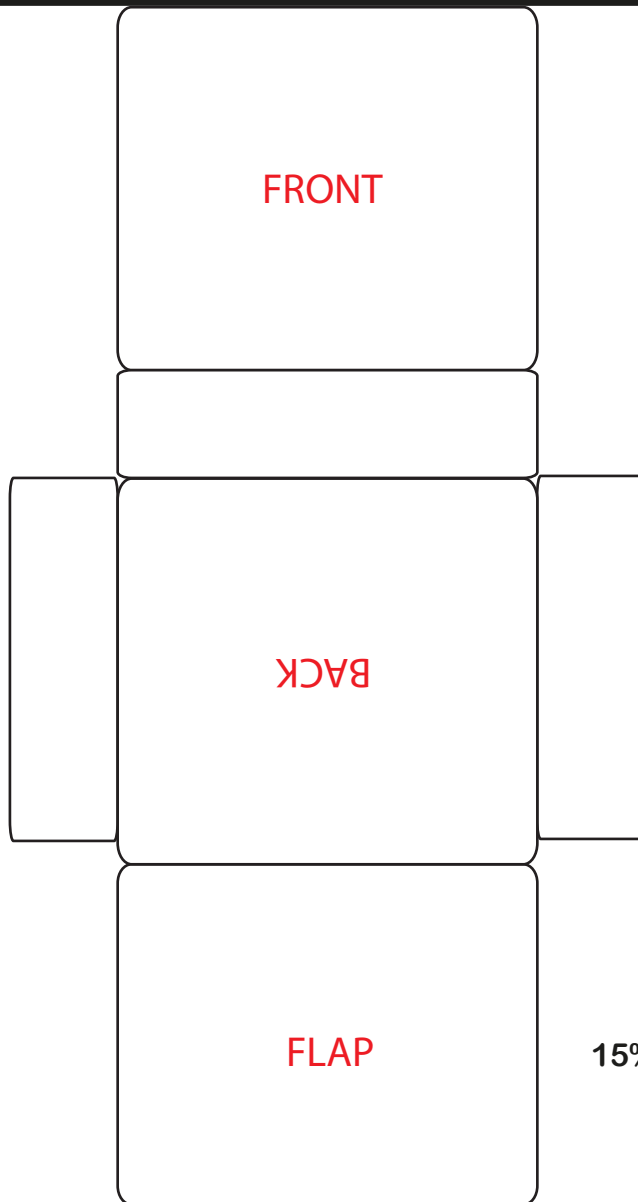

DEX collection

Handle cannot be printed, has to choose from our standard colors

15% Actual Size

Product Name: **NWB Flap Satchel**
Product Code: **NWB 006**
Product Size: **37cm x 32cm x 10cm**
Decoration Method: **Offset Digital**
Decoration Area: **as shown**