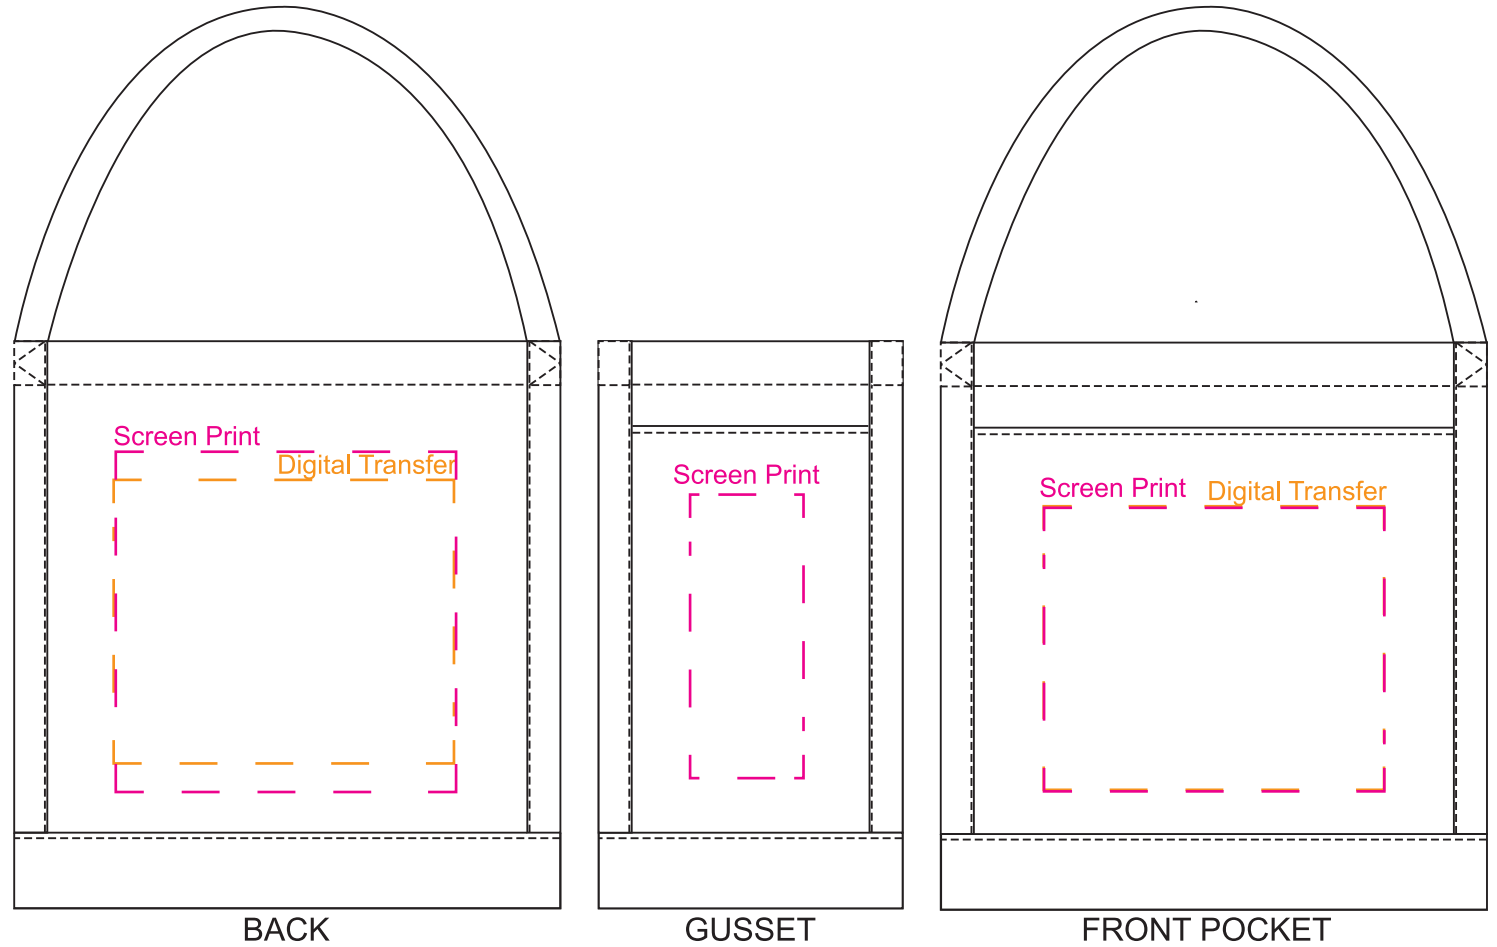

**Product Name:**

Non Woven Large Shopper

**Product Code:**

NWB018

**Product Size:**

270mm x 305mm x 175mm

**Product Colours:**

Black, red, navy blue

**Decoration Area:**

180mm x 150mm - screen print front

180mm x 180mm - screen print back

60mm x 150mm - screen print gusset

180mm x 150mm - digital transfer

25% actual size

Line drawing is for approximate print positional purposes only. It is not intended to be an exact scale or detailed representation. Colour proofs are to be used as a guide only. Red dotted lines will not be printed, these are for max print guides only. Small details or text including trade marks may fill in and not be legible.