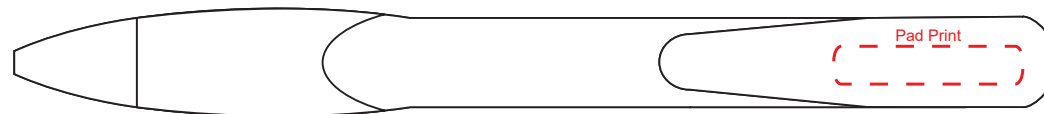

Product Name:

Style

Product Code:

PP026

Product Size:

140mm x 10mm x 8mm

Product Colours:

Blue, red, green, orange, black, purple

Decoration Area:

50mm x 8mm - pad print

25mm x 5mm - pad print clip

100% actual size