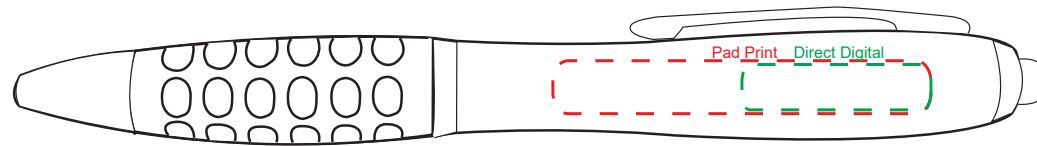

Product Name:

Celebrity

Product Code:

PP029

Product Size:

140mm x 17mm x 13mm

Product Colours:

Blue, red, green, orange, black

Decoration Area:

50mm x 7mm - pad print

25mm x 6mm - direct digital

100% actual size