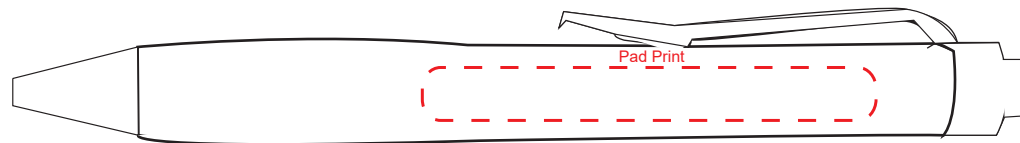

Product Name:

Elite

Product Code:

PP038

Product Size:

140mm x 17mm x 14mm

Product Colours:

Red, blue, black, orange, silver

Decoration Area:

60mm x 7mm - pad print

100% actual size