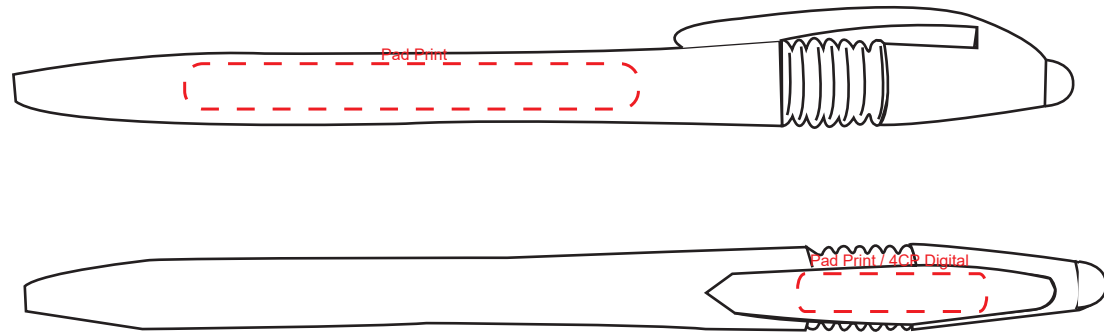

**Product Name:**

Sheer

**Product Code:**

PP046

**Product Size:**

144mm x 16mm x 6mm

**Product Colours:**

blue, red, green, orange, black

**Decoration Area:**

60mm x 6mm - pad print

25mm x 5mm - pad print clip

25mm x 5mm - direct digital clip

100% actual size