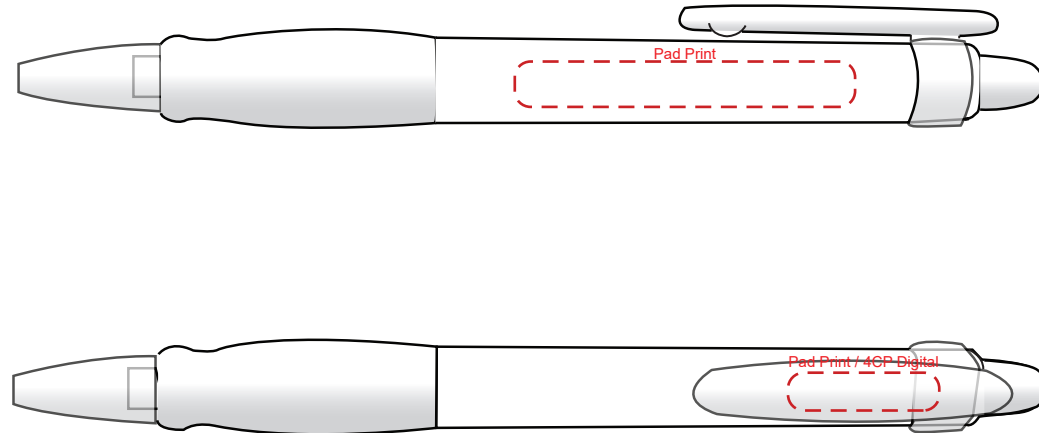

Product Name:

Gleam

Product Code:

PP055

Product Size:

139mm x 15mm x 12mm

Product Colours:

Blue, red, green, purple, orange, yellow

Decoration Area:

45mm x 6mm - pad print

20mm x 5mm - pad print clip

20mm x 5mm - direct digital clip

100% actual size