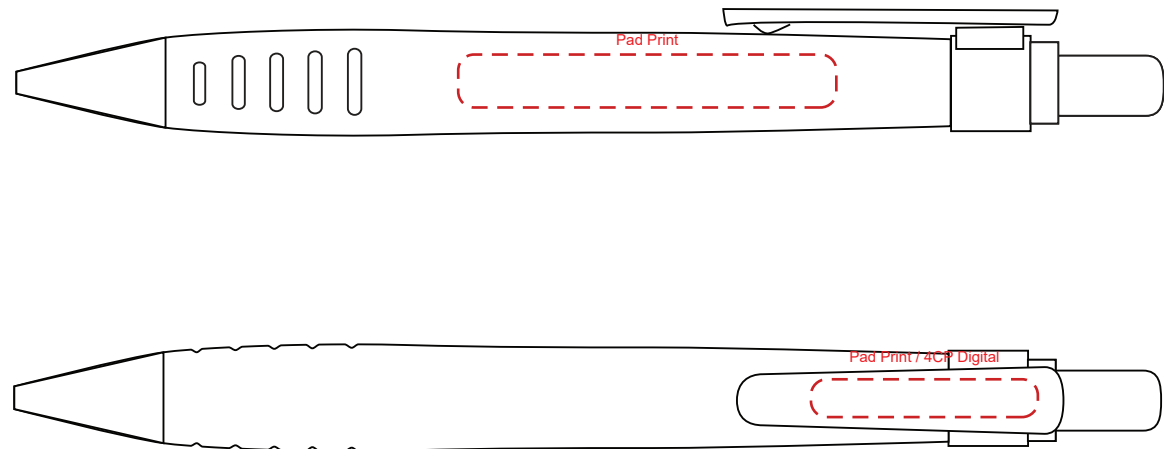

**Product Name:**

Classic

**Product Code:**

PP058

**Product Size:**

133mm x 12mm

**Product Colours:**

Blue, red, green, white

**Decoration Area:**

50mm x 7mm - pad print

30mm x 5mm - pad print clip

30mm x 5mm - direct digital clip

100% actual size