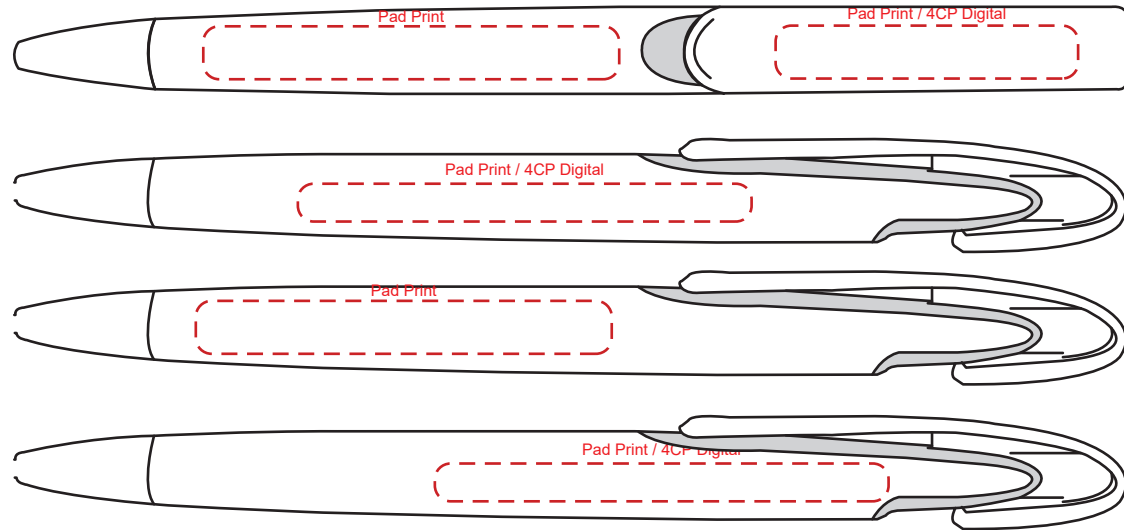

**Product Name:**

Tahlia White

**Product Code:**

PP078

**Product Size:**

150mm x 15mm x 10mm

**Product Colours:**

Red, blue, black, orange, green, purple

**Decoration Area:**

60mm x 5mm - pad print upper

55mm x 7mm - pad print lower

40mm x 7mm - pad print clip

60mm x 5mm - direct digital barrel

40mm x 7mm - direct digital clip

100% actual size

Line drawing is for approximate print positional purposes only. It is not intended to be an exact scale or detailed representation. Colour proofs are to be used as a guide only. Red dotted lines will not be printed, these are for max print guides only. Small details or text including trade marks may fill in and not be legible.