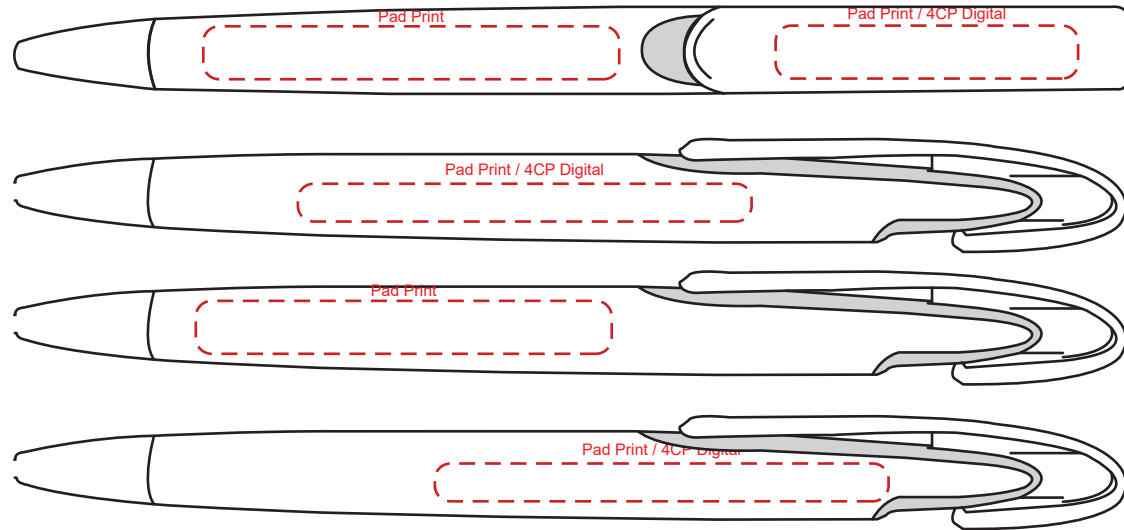

Product Name:

Tahlia Coloured

Product Code:

PP079

Product Size:

150mm x 15mm x 10mm

Product Colours:

Red, blue, black, orange, green, purple

Decoration Area:

60mm x 5mm - pad print upper

55mm x 7mm - pad print lower

40mm x 7mm - pad print clip

60mm x 5mm - direct digital barrel

40mm x 7mm - direct digital clip

100% actual size