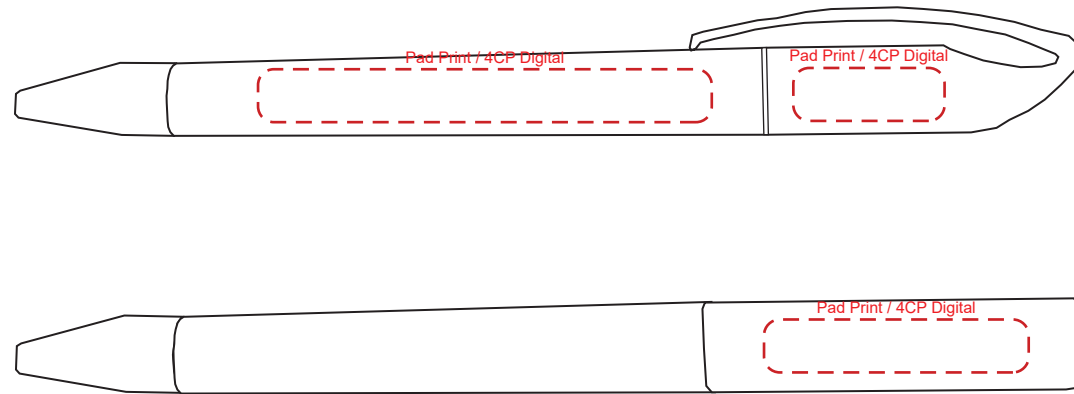

Product Name:

Reef

Product Code:

PP089

Product Size:

145mm x 17mm x 12mm

Product Colours:

Black, white, green, red, blue, silver,
yellow, orange

Decoration Area:

20mm x 7mm - pad print upper

60mm x 7mm - pad print lower

35mm x 7mm - pad print clip

20mm x 7mm - direct digital upper

60mm x 7mm - direct digital lower

35mm x 7mm - direct digital clip

Twist Action Pen

Must note if logo position is with tip in or out

100% actual size