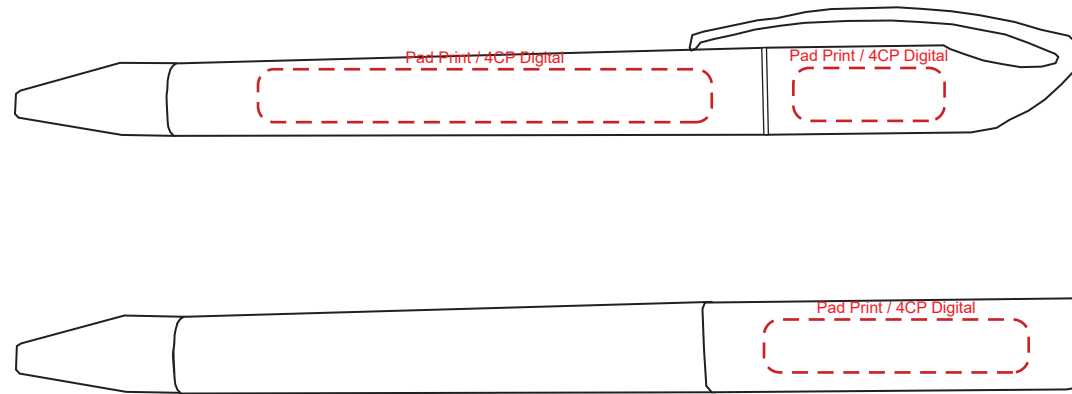

Product Name:

Reef Metallic

Product Code:

PP090

Product Size:

145mm x 17mm x 12mm

Product Colours:

Black, green, red, blue, silver, orange, grey

Decoration Area:

20mm x 7mm - pad print upper

60mm x 7mm - pad print lower

35mm x 7mm - pad print clip

20mm x 7mm - direct digital upper

60mm x 7mm - direct digital lower

35mm x 7mm - direct digital clip

Twist Action Pen

Must note if logo position is with tip in or out

100% actual size