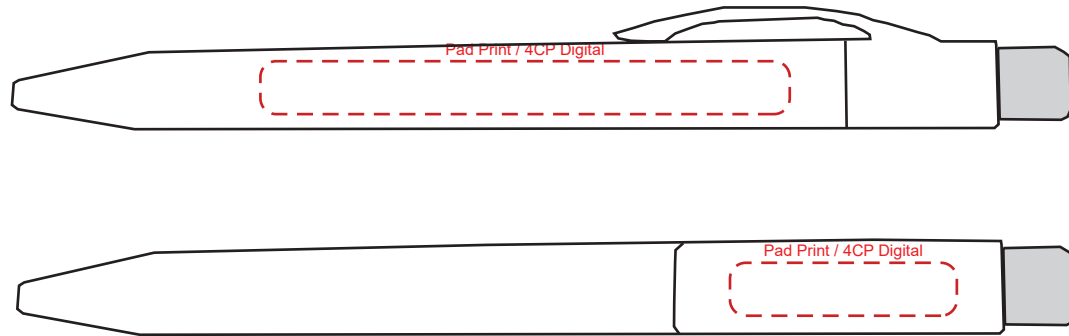

**Product Name:**

Dome

**Product Code:**

PP093

**Product Size:**

140mm x 16mm x 12mm

**Product Colours:**

Black, white, red, light blue, dark blue,  
yellow, orange, grey, pink, purple,  
light green, dark green

**Decoration Area:**

70mm x 7mm - pad print barrel

30mm x 7mm - pad print clip

70mm x 7mm - direct digital clip

30mm x 7mm - direct digital clip

100% actual size