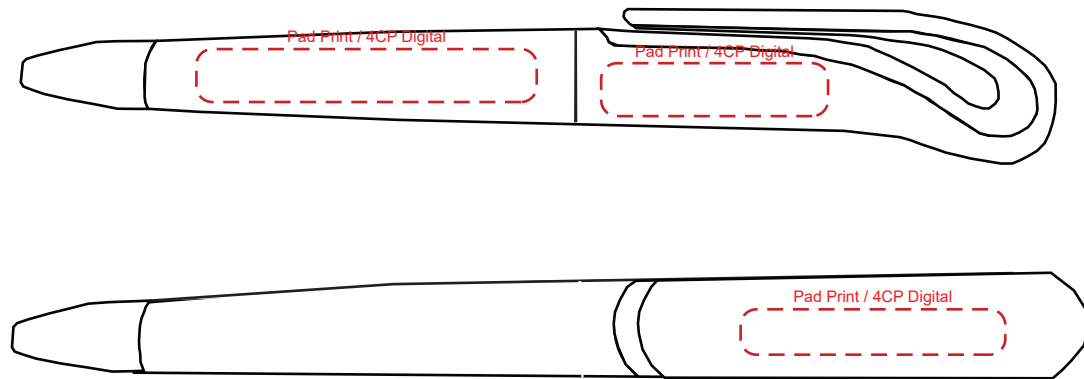

**Product Name:**

Berwood

**Product Code:**

PP096

**Product Size:**

145mm x 20mm x 12mm

**Product Colours:**

Black, red, light blue, dark blue, yellow, orange, pink, purple, light green

**Decoration Area:**

30mm x 7mm - pad print upper

45mm x 7mm - pad print lower

35mm x 6mm - pad print clip

30mm x 7mm - direct digital upper

45mm x 7mm - direct digital lower

35mm x 6mm - direct digital clip

**Twist Action Pen**

Must note if logo position is with tip in or out

100% actual size