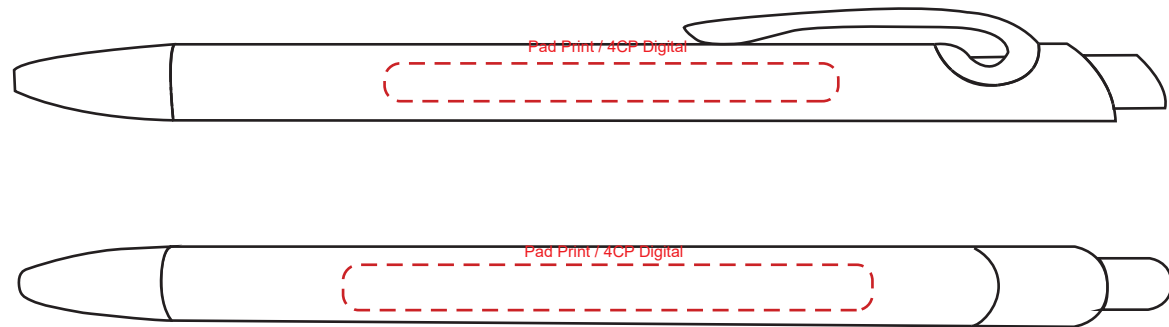

**Product Name:**

Chicago

**Product Code:**

PP116

**Product Size:**

140mm x 15mm x 11mm

**Product Colours:**

Black, red, dark blue, light blue, dark green, light green, yellow, pink, orange

**Decoration Area:**

60mm x 6mm - pad print

70mm x 6mm - direct digital

**Twist Action Pen**

Must note if logo position is with tip in or out

100% actual size