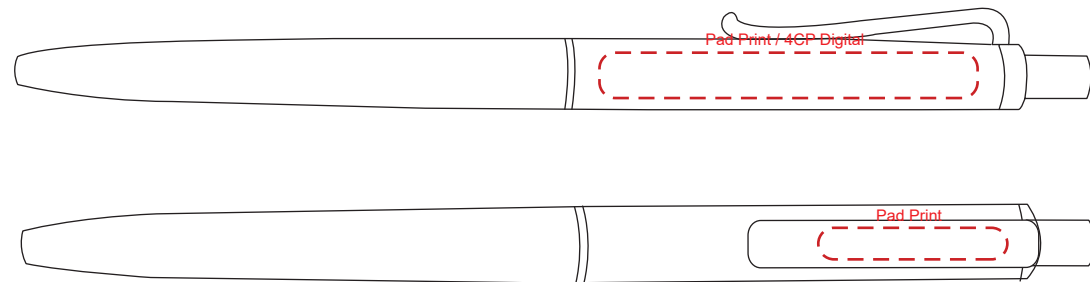

Product Name:

Binet

Product Code:

PP118

Product Size:

142mm x 15mm x 10mm

Product Colours:

Black, red, pink, orange, light blue, dark blue, sky blue, green, lime green

Decoration Area:

50mm x 6mm - pad print

25mm x 3mm - pad print clip

50mm x 6mm - direct digital

25mm x 6mm - direct digital clip

100% actual size