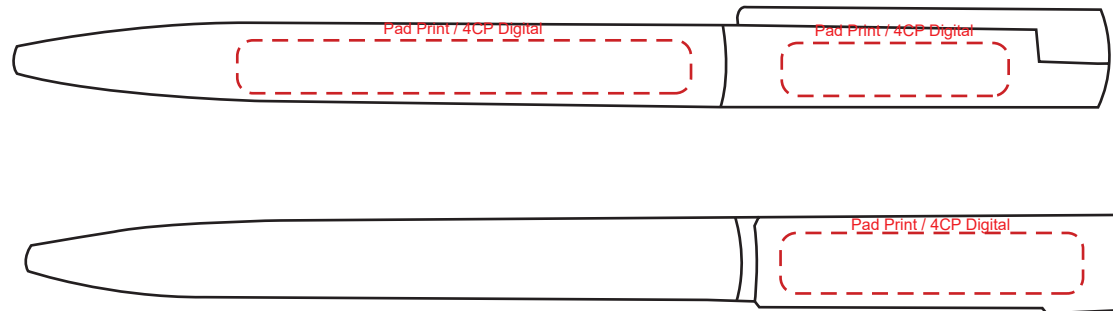

Product Name:

Whirl

Product Code:

PP121

Product Size:

142mm x 14mm x 13mm

Product Colours:

Black, red, orange, light blue, green

Decoration Area:

30mm x 7mm - pad print upper

60mm x 7mm - pad print lower

40mm x 8mm - pad print clip

30mm x 7mm - direct digital upper

60mm x 7mm - direct digital lower

40mm x 8mm - direct digital clip

Twist Action Pen

Must note if logo position is with tip in or out

100% actual size