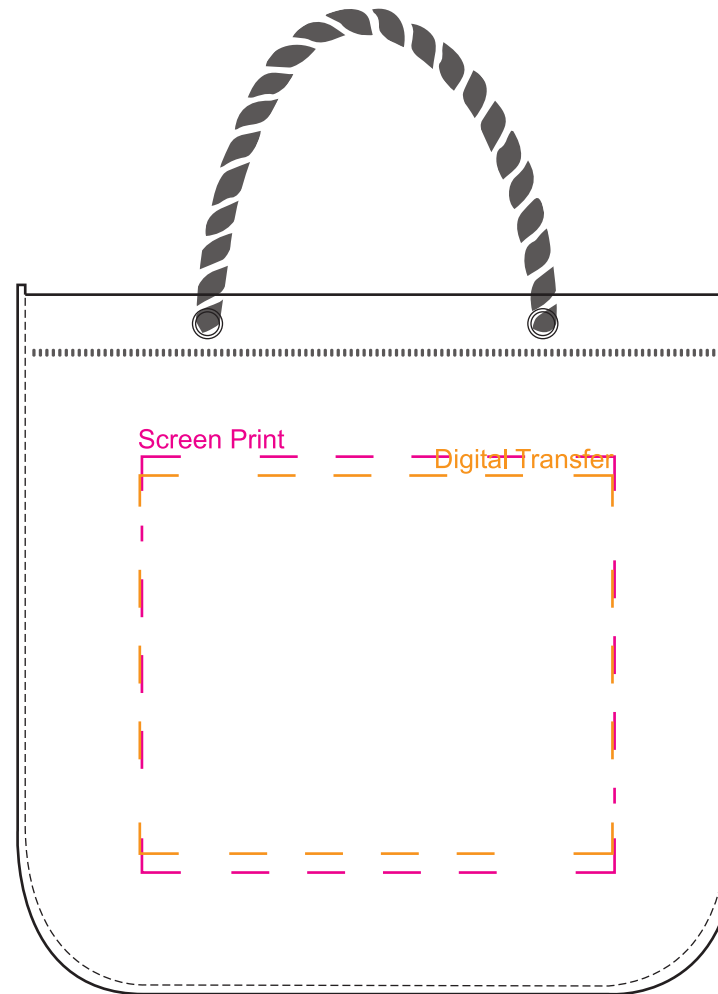

Product Name:

Paper Bag Round Corner

Product Code:

PPB006

Product Size:

380mm x 370mm x 130mm

Product Colours:

White, brown

Decoration Area:

250mm x 220mm - screen print

250mm x 200mm - digital transfer

25% actual size

Line drawing is for approximate print positional purposes only. It is not intended to be an exact scale or detailed representation. Colour proofs are to be used as a guide only. Red dotted lines will not be printed, these are for max print guides only. Small details or text including trade marks may fill in and not be legible.