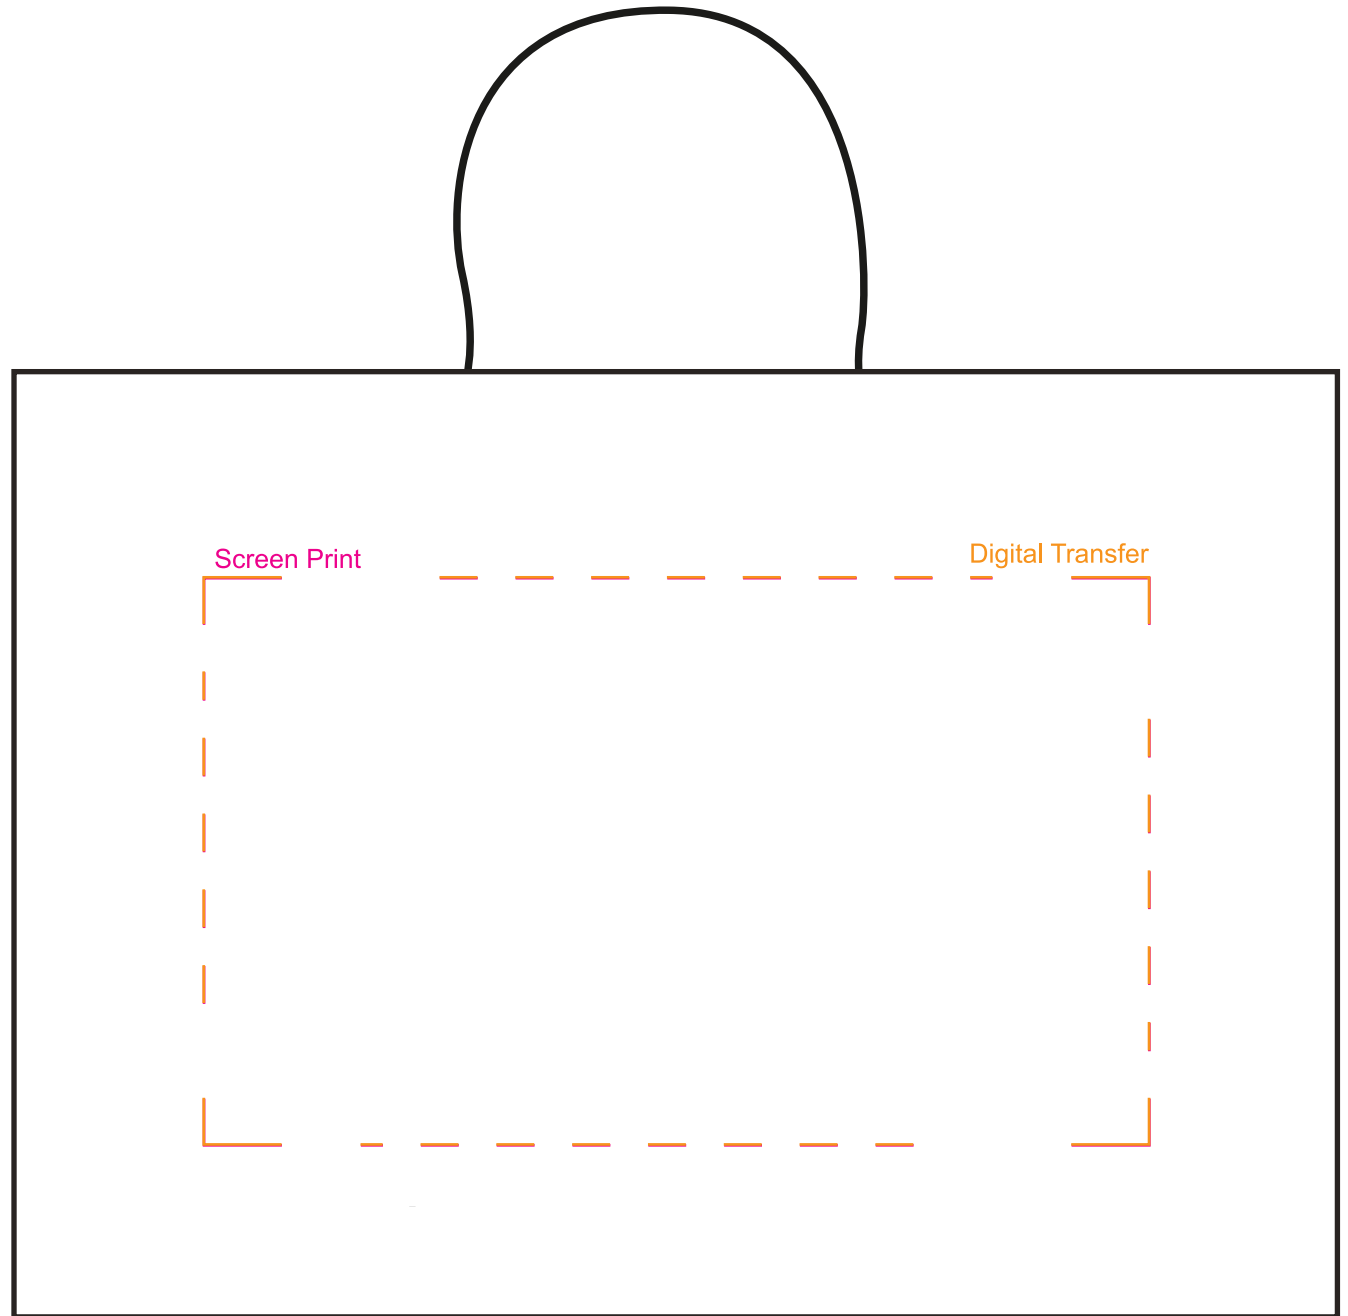

Product Name:

Paper Shopper

Product Code:

PPB009

Product Size:

350mm x 250mm x 110mm

Product Colours:

White, brown

Decoration Area:

250mm x 150mm - screen print

250mm x 150mm - digital transfer

50% actual size

Line drawing is for approximate print positional purposes only. It is not intended to be an exact scale or detailed representation. Colour proofs are to be used as a guide only. Red dotted lines will not be printed, these are for max print guides only. Small details or text including trade marks may fill in and not be legible.