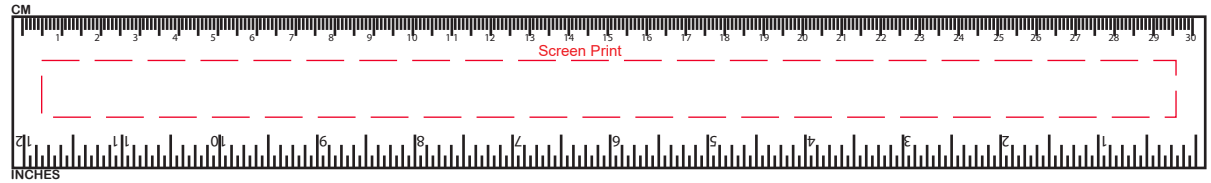

Product Name:

Plastic Ruler 30cm

Product Code:

PR001

Product Size:

315mm x 40mm x 2mm

Product Colours:

Clear, Blue, Red, Yellow, Green, Pink, White

Decoration Method:

Screen Print

Decoration Area:

300mm x 15mm

50% actual size

Line drawing is for approximate print positional purposes only.
It is not intended to be an exact scale or detailed representation.
Colour proofs are to be used as a guide only.
Red dotted lines will not be printed, these are for max print guide only.
Small details or text, including ®, © and ™ may fill in and not be legible.