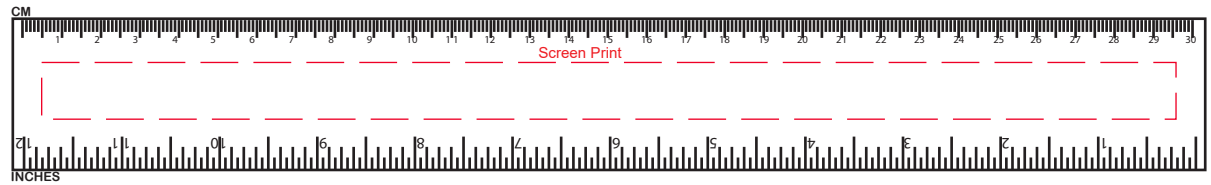

Product Name:

PVC Soft Plastic Ruler 30cm

Product Code:

PR002

Product Size:

315mm x 40mm x 2mm

Product Colours:

Clear, Blue, Red, Yellow, Green, Pink

Decoration Method:

Screen Print

Decoration Area:

300mm x 15mm

50% actual size

Line drawing is for approximate print positional purposes only.
It is not intended to be an exact scale or detailed representation.
Colour proofs are to be used as a guide only.
Red dotted lines will not be printed, these are for max print guide only.
Small details or text, including ®, © and ™ may fill in and not be legible.