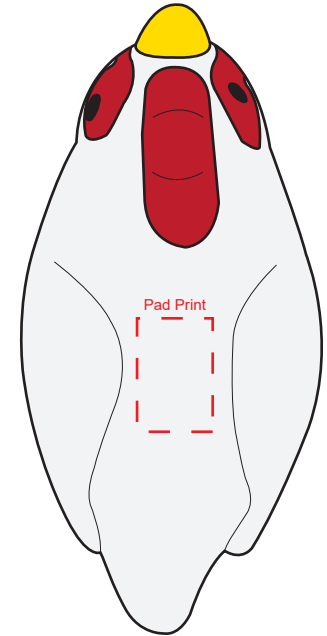

Product Name:

Stress Chicken

Product Code:

SA003

Product Size:

89mm x 54mm x 78mm

Product Colours:

White

Decoration Method:

Pad Print, Digital Transfer

Decoration Area:

20mm x 20mm - front

20mm x 20mm - side

10mm x 15mm - back

FRONT

BACK

SIDE

100% actual size

Line drawing is for approximate print positional purposes only.
It is not intended to be an exact scale or detailed representation.
Colour proofs are to be used as a guide only.
Red dotted lines will not be printed, these are for max print guide only.
Small details or text, including ®, © and ™ may fill in and not be legible.