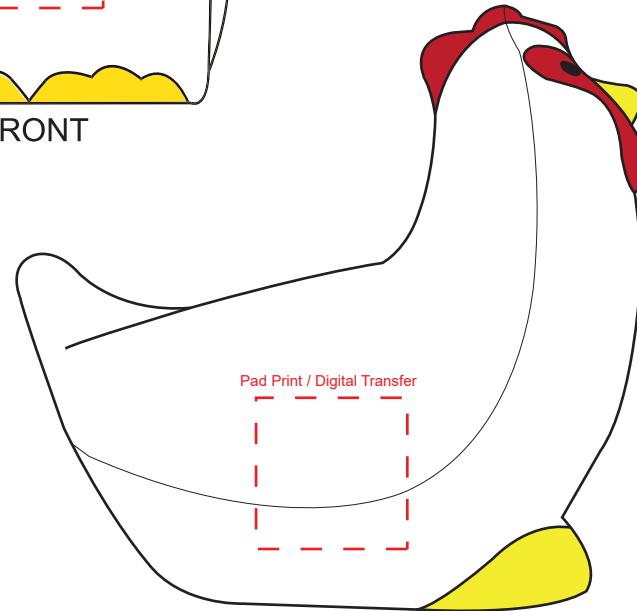

Product Name:

Stress Chicken

Product Code:

SA003

Product Size:

89mm x 54mm x 78mm

Product Colours:

White

Decoration Method:

Pad Print, Digital Transfer

Decoration Area:

20mm x 20mm - front

20mm x 20mm - side

10mm x 15mm - back

FRONT

BACK

SIDE

100% actual size

Line drawing is for approximate print positional purposes only.
It is not intended to be an exact scale or detailed representation.
Colour proofs are to be used as a guide only.
Red dotted lines will not be printed, these are for max print guide only.
Small details or text, including ®, © and ™ may fill in and not be legible.