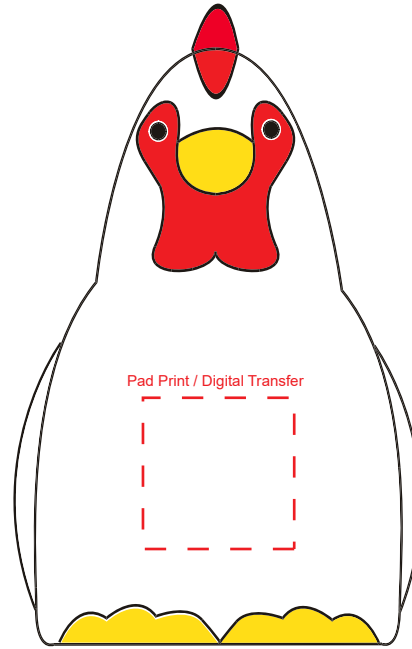

Product Name:

Stress Chicken

Product Code:

SA003

Product Size:

89mm x 54mm x 78mm

Product Colours:

White

Decoration Method:

Pad Print, Digital Transfer

Decoration Area:

20mm x 20mm - front

20mm x 20mm - side

10mm x 15mm - back

FRONT

BACK

SIDE

100% actual size

Line drawing is for approximate print positional purposes only.
It is not intended to be an exact scale or detailed representation.
Colour proofs are to be used as a guide only.
Red dotted lines will not be printed, these are for max print guide only.
Small details or text, including ®, © and ™ may fill in and not be legible.