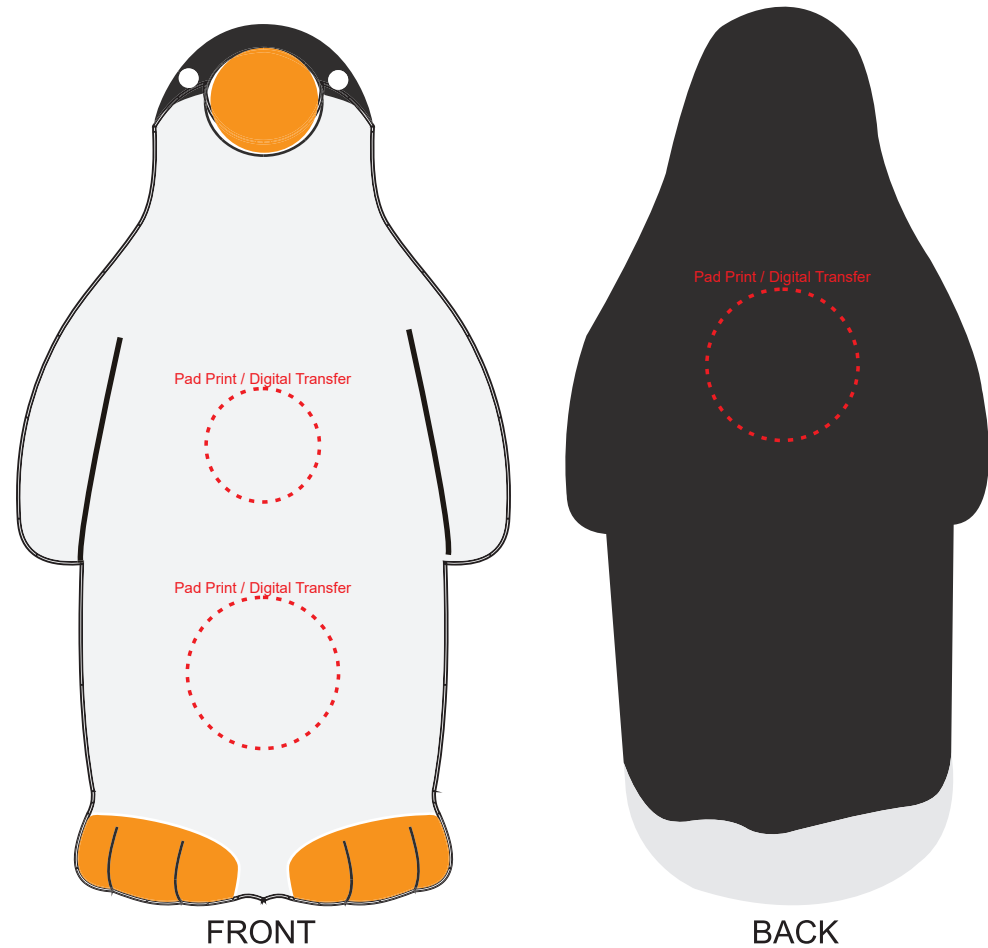

**Product Name:**

Stress Penguin

**Product Code:**

SA005

**Product Size:**

116mm x 59mm x 38mm

**Product Colours:**

White

**Decoration Method:**

Pad Print, Digital Transfer

**Decoration Area:**

15mm x 15mm - top front

20mm x 20mm - bottom front

20mm x 20mm - back

100% actual size

Line drawing is for approximate print positional purposes only.  
It is not intended to be an exact scale or detailed representation.  
Colour proofs are to be used as a guide only.  
Red dotted lines will not be printed, these are for max print guide only.  
Small details or text, including ®, © and ™ may fill in and not be legible.