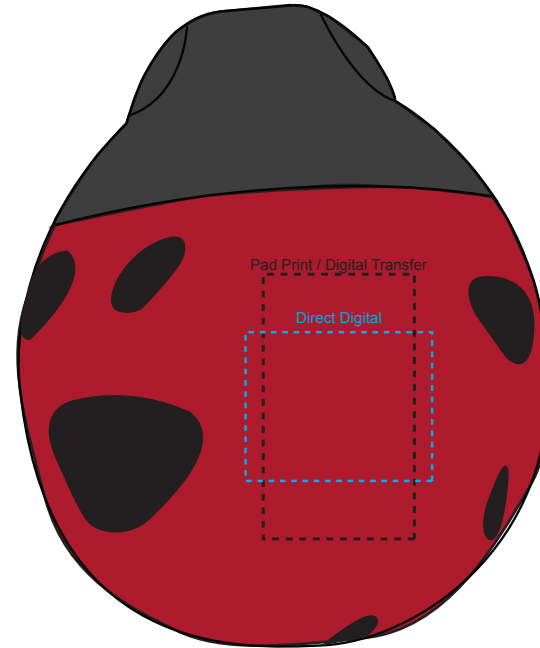

Product Name:

Stress Lady Bug

Product Code:

SA008

Product Size:

70mm x 85mm x 40mm

Product Colours:

Red

Decoration Method:

Pad Print, Digital Transfer, Direct Digital

Decoration Area:

35mm x 20mm - Pad Print, Digital Transfer

25mm x 20mm - Direct Digital

100% actual size

Line drawing is for approximate print positional purposes only.
It is not intended to be an exact scale or detailed representation.
Colour proofs are to be used as a guide only.
Red dotted lines will not be printed, these are for max print guide only.
Small details or text, including ®, © and ™ may fill in and not be legible.