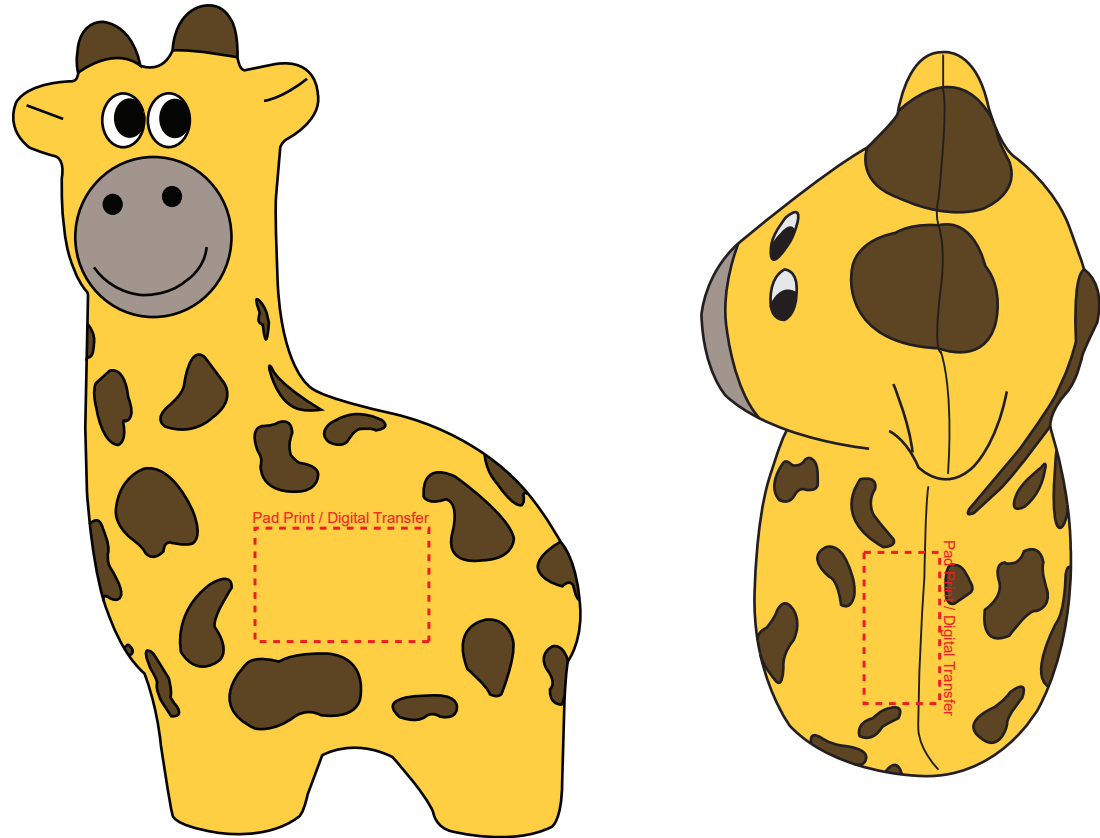

Product Name:

Stress Giraffee

Product Code:

SA010

Product Size:

75mm x 115mm x 50mm

Product Colours:

Yellow/Brown

Decoration Method:

Pad Print, Digital Transfer

Decoration Area:

20mm x 10mm - back

23mm x 15mm - side

100% actual size

Line drawing is for approximate print positional purposes only.
It is not intended to be an exact scale or detailed representation.
Colour proofs are to be used as a guide only.
Red dotted lines will not be printed, these are for max print guide only.
Small details or text, including ®, © and ™ may fill in and not be legible.