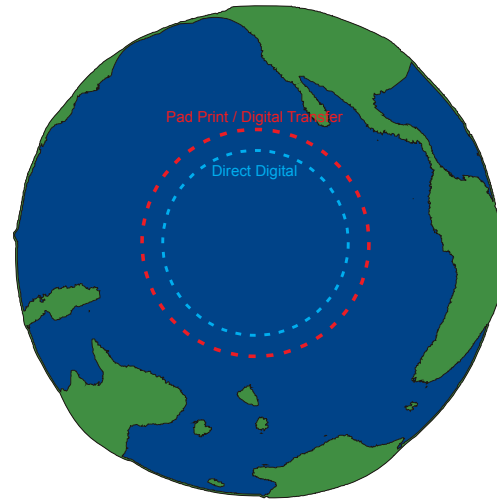

**Product Name:**

Stress Earth

**Product Code:**

SB004

**Product Size:**

65mm x 65mm

**Product Colours:**

Blue/Green

**Decoration Method:**

Pad Print, Digital Transfer, Direct Digital

**Decoration Area:**

30mm x 30mm - Pad Print, Digital Transfer

15mm x 20mm - Pad Print

25mm x 25mm - Direct Digital

100% actual size

Line drawing is for approximate print positional purposes only.  
It is not intended to be an exact scale or detailed representation.  
Colour proofs are to be used as a guide only.  
Red dotted lines will not be printed, these are for max print guide only.  
Small details or text, including ®, © and ™ may fill in and not be legible.