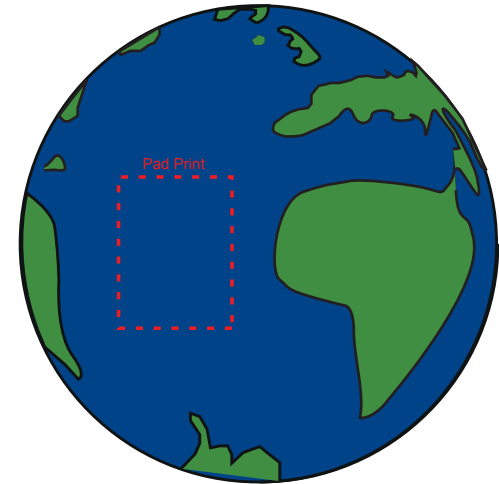

**Product Name:**

Stress Earth

**Product Code:**

SB004

**Product Size:**

65mm x 65mm

**Product Colours:**

Blue/Green

**Decoration Method:**

Pad Print, Digital Transfer, Direct Digital

**Decoration Area:**

30mm x 30mm - Pad Print, Digital Transfer

15mm x 20mm - Pad Print

25mm x 25mm - Direct Digital

100% actual size

Line drawing is for approximate print positional purposes only.  
It is not intended to be an exact scale or detailed representation.  
Colour proofs are to be used as a guide only.  
Red dotted lines will not be printed, these are for max print guide only.  
Small details or text, including ®, © and ™ may fill in and not be legible.