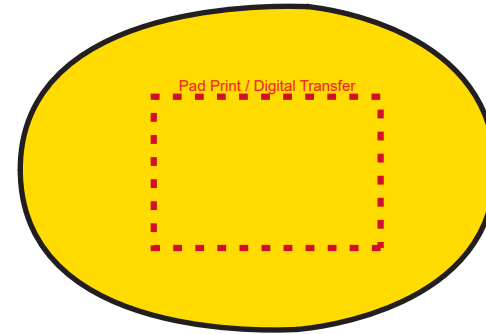

Product Name:

Stress Yellow Egg

Product Code:

SB009

Product Size:

61mm x 43mm x 44mm

Product Colours:

Yellow

Decoration Method:

Pad Print, Digital Transfer

Decoration Area:

30mm x 20mm

100% actual size

Line drawing is for approximate print positional purposes only.
It is not intended to be an exact scale or detailed representation.
Colour proofs are to be used as a guide only.
Red dotted lines will not be printed, these are for max print guide only.
Small details or text, including ®, © and ™ may fill in and not be legible.