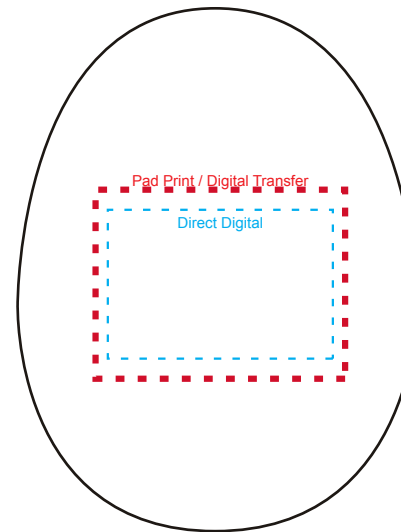

**Product Name:**

Stress White Egg

**Product Code:**

SB010

**Product Size:**

69mm x 63mm x 53mm

**Product Colours:**

White

**Decoration Method:**

Pad Print, Digital Transfer

**Decoration Area:**

33mm x 25mm - Pad Print, Digital Transfer

30mm x 20mm - Direct Digital

100% actual size

Line drawing is for approximate print positional purposes only.  
It is not intended to be an exact scale or detailed representation.  
Colour proofs are to be used as a guide only.  
Red dotted lines will not be printed, these are for max print guide only.  
Small details or text, including ®, © and ™ may fill in and not be legible.