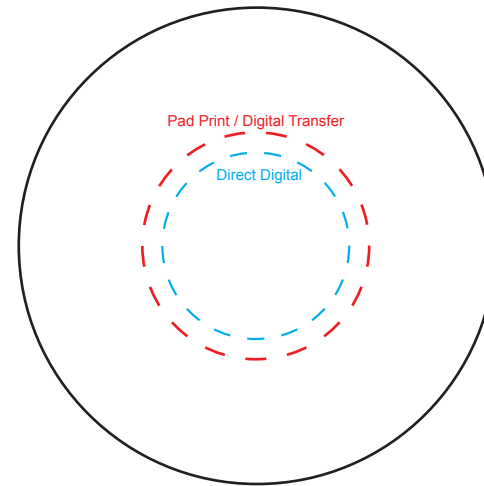

**Product Name:**

Stress Ball

**Product Code:**

SB011

**Product Size:**

63mm x 63mm

**Product Colours:**

White, Red, Blue, Yellow, Black, Orange, Green  
Purple, Pink, Silver, Gold

**Decoration Method:**

Pad Print, Digital Transfer

**Decoration Area:**

30mm x 30mm - Pad Print, Digital Transfer  
25mm x 25mm - Direct Digital

100% actual size

Line drawing is for approximate print positional purposes only.  
It is not intended to be an exact scale or detailed representation.  
Colour proofs are to be used as a guide only.  
Red dotted lines will not be printed, these are for max print guide only.  
Small details or text, including ®, © and ™ may fill in and not be legible.