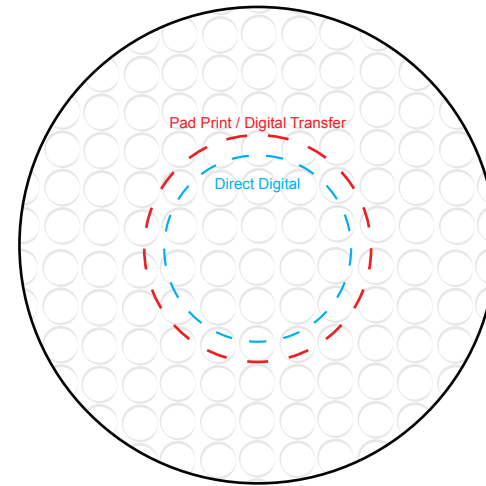

Product Name:

Stress Golf Ball

Product Code:

SB018

Product Size:

63mm x 63mm

Product Colours:

White

Decoration Method:

Pad Print, Digital Transfer, Direct Digital

Decoration Area:

30mm x 30mm - Pad Print, Digital Transfer

25mm x 25mm - Direct Digital

100% actual size

Line drawing is for approximate print positional purposes only.
It is not intended to be an exact scale or detailed representation.
Colour proofs are to be used as a guide only.
Red dotted lines will not be printed, these are for max print guide only.
Small details or text, including ®, © and ™ may fill in and not be legible.