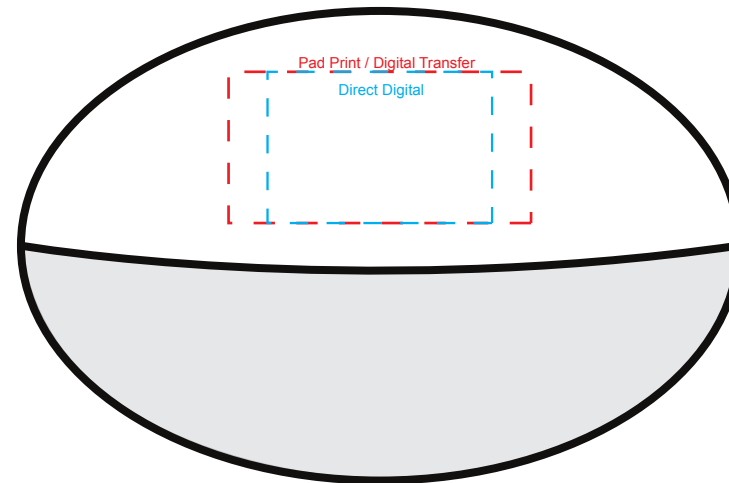

**Product Name:**

Stress Foot Ball

**Product Code:**

SB023

**Product Size:**

94mm x 61mm

**Product Colours:**

Blue/White, Red/White

**Decoration Method:**

Pad Print, Digital Transfer, Direct Digital

**Decoration Area:**

40mm x 20mm - Pad Print, Digital Transfer

30mm x 20mm - Direct Digital

100% actual size

Line drawing is for approximate print positional purposes only.  
It is not intended to be an exact scale or detailed representation.  
Colour proofs are to be used as a guide only.  
Red dotted lines will not be printed, these are for max print guide only.  
Small details or text, including ®, © and ™ may fill in and not be legible.