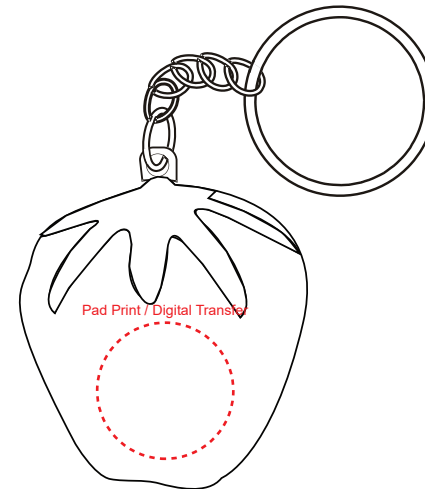

Product Name:

Stress Strawberry Key Ring

Product Code:

SKR000

Product Size:

38mm x 37mm

Product Colours:

Red

Decoration Area:

18mmD - pad print

18mmD - direct digital

18mmD - digital transfer

100% actual size