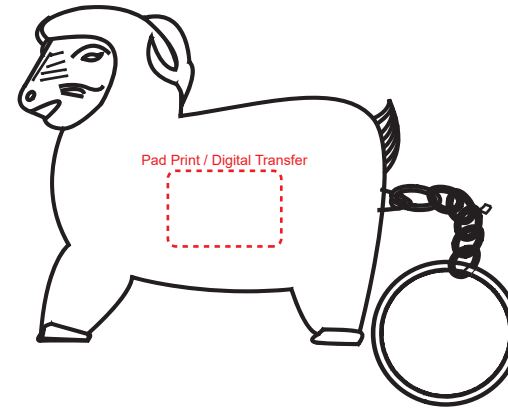

Product Name:

Stress Sheep Key Ring (Ram)

Product Code:

SKR004

Product Size:

59mm x 46mm x 23mm

Product Colours:

White

Decoration Area:

15mm x 10mm- pad print side

13mm x 8mm - pad print back

15mm x 10mm- digital transfer side

13mm x 8mm - digital transfer back

100% actual size