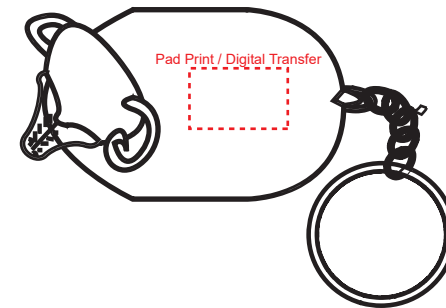

Product Name:

Stress Sheep Key Ring (Ram)

Product Code:

SKR004

Product Size:

59mm x 46mm x 23mm

Product Colours:

White

Decoration Area:

15mm x 10mm- pad print side

13mm x 8mm - pad print back

15mm x 10mm- digital transfer side

13mm x 8mm - digital transfer back

100% actual size