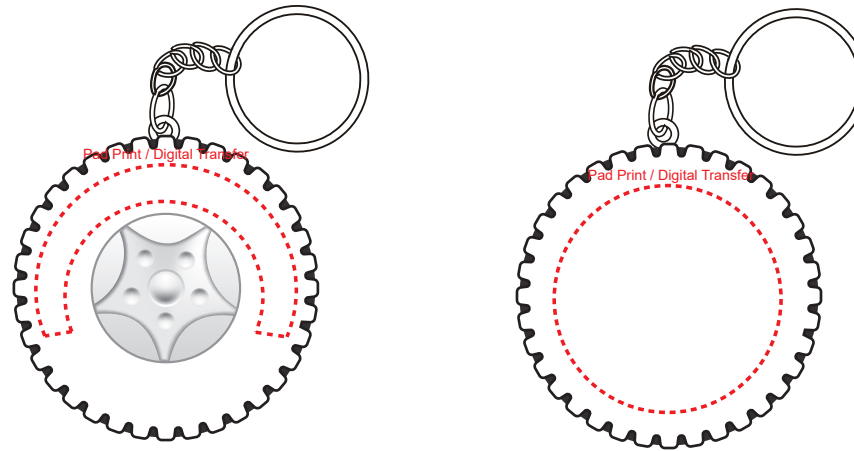

**Product Name:**

Stress Tyre Key Ring

**Product Code:**

SKR005

**Product Size:**

40mm x 20mm

**Product Colours:**

Black

**Decoration Area:**

30mmD - pad print back

5mmW - pad print front

30mmD - direct digital back

5mmW -direct digital front

30mmD - digital transfer back

5mmW - digital transfer front

100% actual size