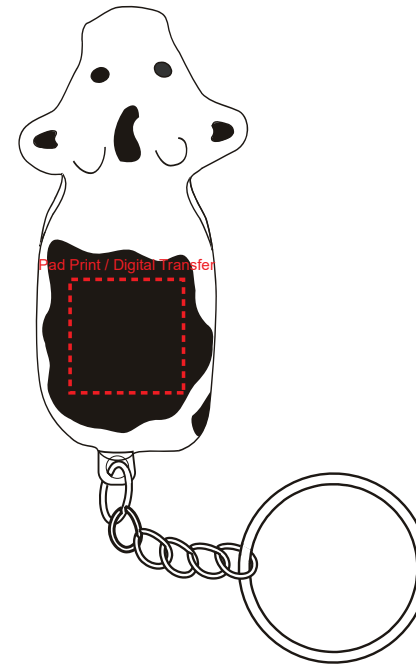

**Product Name:**

Stress Cow Key Ring

**Product Code:**

SKR012

**Product Size:**

62mm x 49mm x 29mm

**Product Colours:**

White/black

**Decoration Area:**

15mm x 15mm - pad print

15mm x 15mm - digital transfer

100% actual size