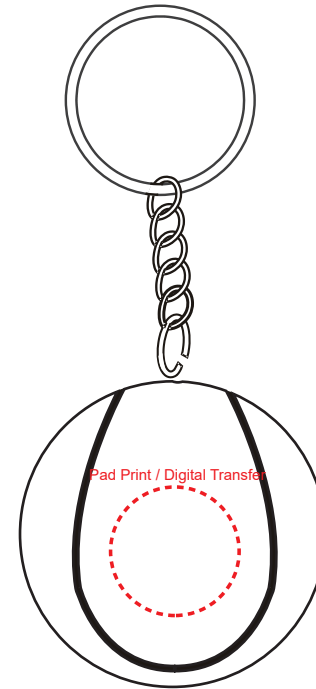

Product Name:

Stress Tennis Key Ring

Product Code:

SKR016

Product Size:

40mmD

Product Colours:

Green

Decoration Area:

17mmDmm - pad print

10mmD - direct digital

17mmD - digital transfer

100% actual size

Line drawing is for approximate print positional purposes only. It is not intended to be an exact scale or detailed representation. Colour proofs are to be used as a guide only. Red dotted lines will not be printed, these are for max print guides only. Small details or text including trade marks may fill in and not be legible.