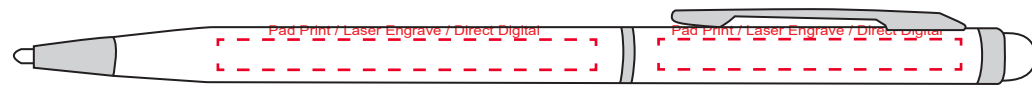

**Product Name:**

Lavee Stylus

**Product Code:**

SP007

**Product Size:**

137mm x 7mm x 10mm

**Product Colours:**

White, silver, black, royal blue, light blue, sky blue, green, yellow, orange, red

**Decoration Area:**

40mm x 4mm - pad print upper barrel

50mm x 4mm - pad print lower barrel

40mm x 4mm - laser engrave upper barrel

50mm x 4mm - laser engrave lower barrel

40mm x 4mm - direct digital upper barrel

50mm x 4mm - direct digital lower barrel

**Twist Action Pen**

Must note if logo position is with tip in or out

 Engraves to tone-on-tone silver

100% actual size