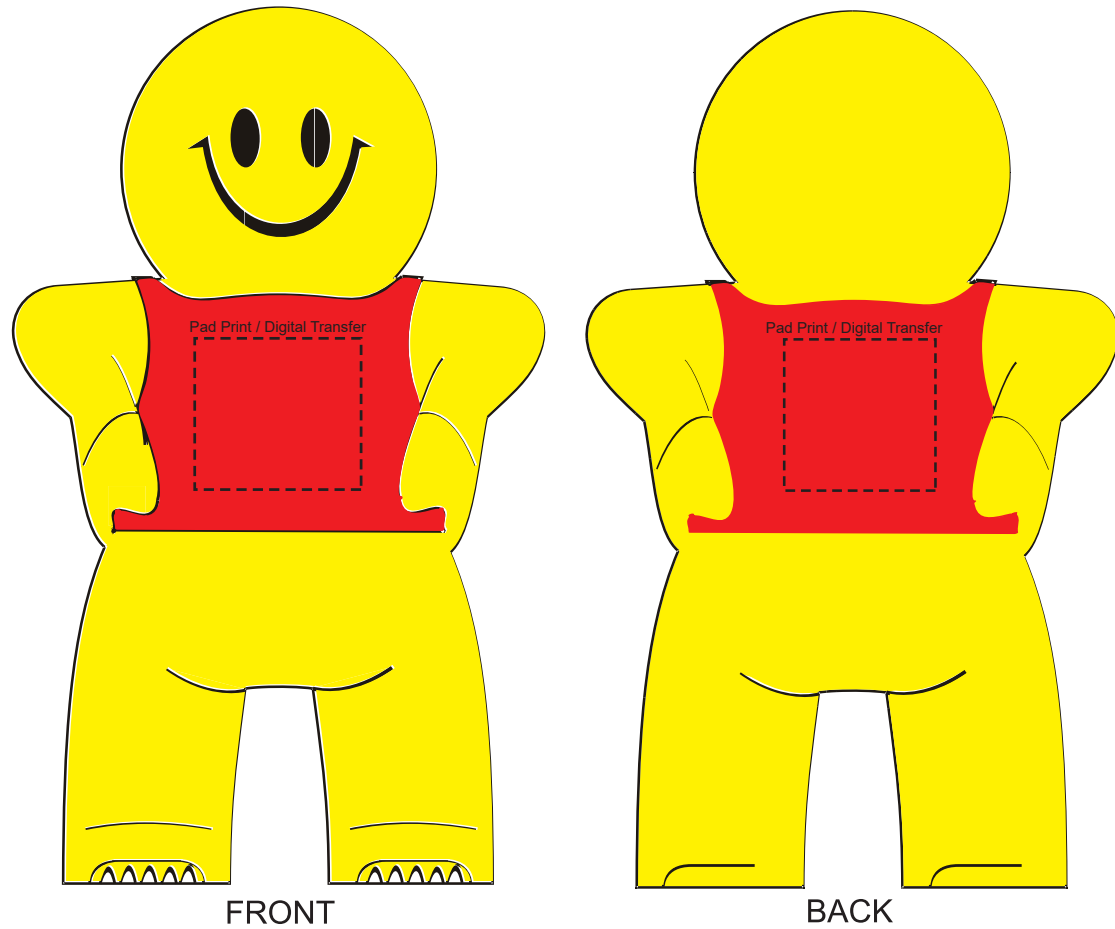

**Product Name:**

Stress Little Man

**Product Code:**

SS001

**Product Size:**

110mm x 70mm x 37mm

**Product Colours:**

Yellow/Red

**Decoration Method:**

Pad Print, Digital Transfer

**Decoration Area:**

22mm x 20mm - front

20mm x 20mm - back

100% actual size

Line drawing is for approximate print positional purposes only.  
It is not intended to be an exact scale or detailed representation.  
Colour proofs are to be used as a guide only.  
Red dotted lines will not be printed, these are for max print guide only.  
Small details or text, including ®, © and ™ may fill in and not be legible.