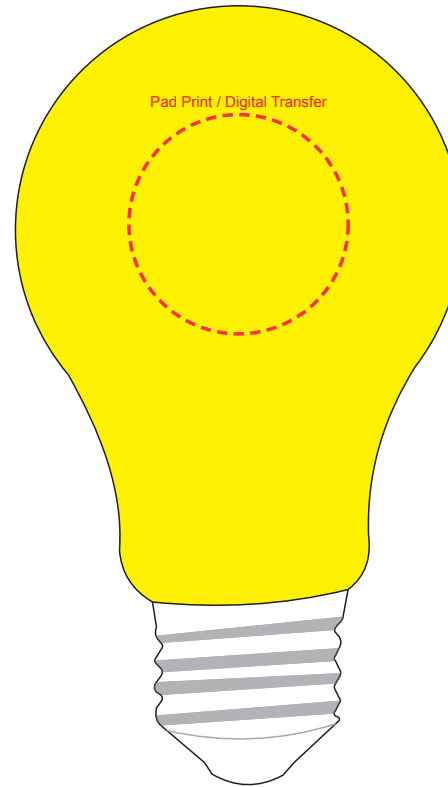

Product Name:

Stress Light Bulb

Product Code:

SS002

Product Size:

60mm x 60mm x 103mm

Product Colours:

Yellow

Decoration Method:

Pad Print, Digital Transfer, 4CP Direct Digital

Decoration Area:

29mm x 29mm - Pad Print / Digital Transfer

25mm x 25mm - 4CP Direct Digital

100% actual size

Line drawing is for approximate print positional purposes only.
It is not intended to be an exact scale or detailed representation.
Colour proofs are to be used as a guide only.
Red dotted lines will not be printed, these are for max print guide only.
Small details or text, including ®, © and ™ may fill in and not be legible.