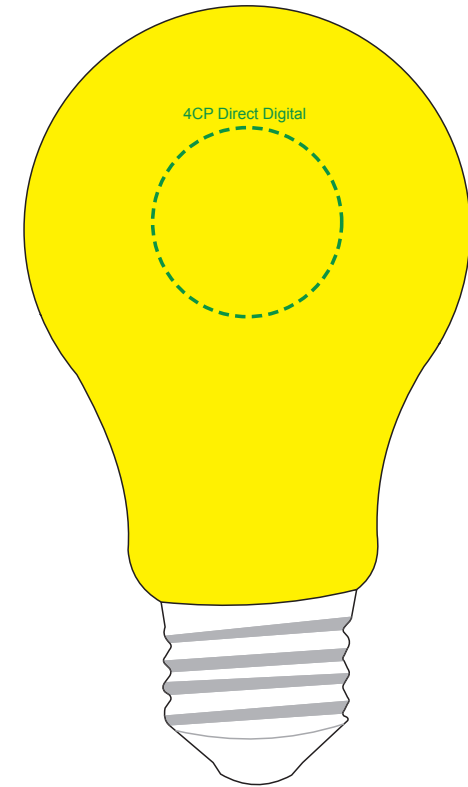

Product Name:

Stress Light Bulb

Product Code:

SS002

Product Size:

60mm x 60mm x 103mm

Product Colours:

Yellow

Decoration Method:

Pad Print, Digital Transfer, 4CP Direct Digital

Decoration Area:

29mm x 29mm - Pad Print / Digital Transfer

25mm x 25mm - 4CP Direct Digital

100% actual size

Line drawing is for approximate print positional purposes only.
It is not intended to be an exact scale or detailed representation.
Colour proofs are to be used as a guide only.
Red dotted lines will not be printed, these are for max print guide only.
Small details or text, including ®, © and ™ may fill in and not be legible.