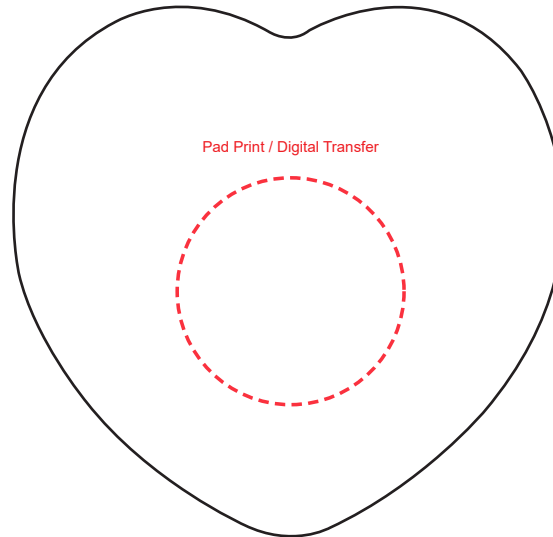

Product Name:

Stress Heart

Product Code:

SS003

Product Size:

70mm x 67mm x 54mm

Product Colours:

Red, Yellow, Blue, Pink

Decoration Method:

Pad Print, Digital Transfer, 4CP Direct Digital

Decoration Area:

30mm x 30mm - Pad Print / Digital Transfer

25mm x 25mm - 4CP Direct Digital

100% actual size

Line drawing is for approximate print positional purposes only.
It is not intended to be an exact scale or detailed representation.
Colour proofs are to be used as a guide only.
Red dotted lines will not be printed, these are for max print guide only.
Small details or text, including ®, © and ™ may fill in and not be legible.