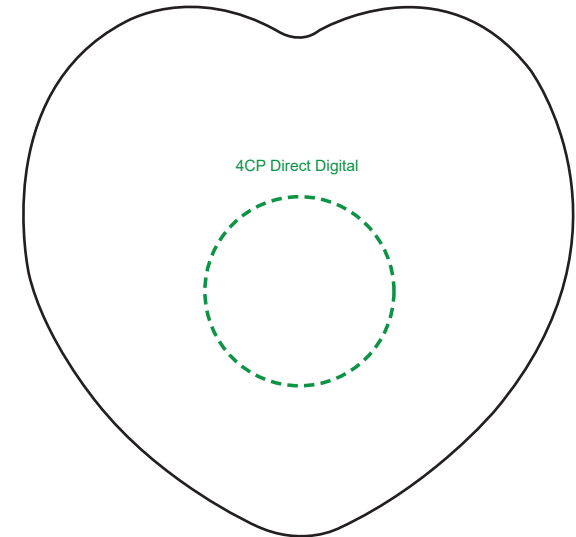

Product Name:

Stress Heart

Product Code:

SS003

Product Size:

70mm x 67mm x 54mm

Product Colours:

Red, Yellow, Blue, Pink

Decoration Method:

Pad Print, Digital Transfer, 4CP Direct Digital

Decoration Area:

30mm x 30mm - Pad Print / Digital Transfer

25mm x 25mm - 4CP Direct Digital

100% actual size

Line drawing is for approximate print positional purposes only.
It is not intended to be an exact scale or detailed representation.
Colour proofs are to be used as a guide only.
Red dotted lines will not be printed, these are for max print guide only.
Small details or text, including ®, © and ™ may fill in and not be legible.