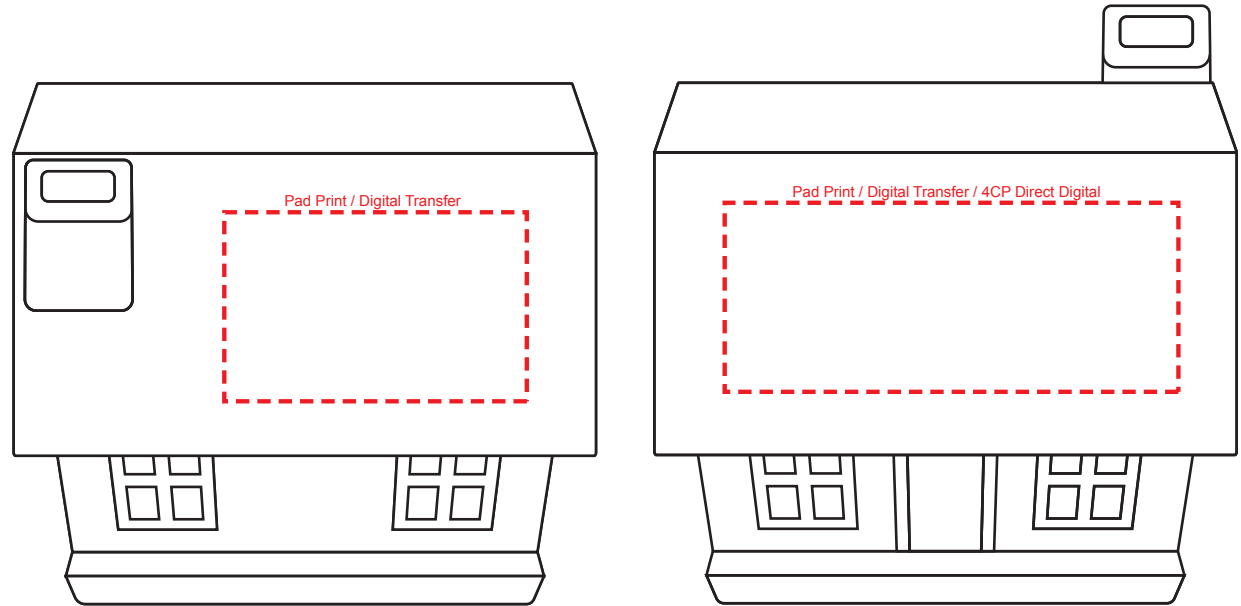

Product Name:

Stress House

Product Code:

SS012

Product Size:

76mm x 60mm x 70mm

Product Colours:

Grey, Red

Decoration Method:

Pad Print, Digital Transfer, 4CP Direct Digital

Decoration Area:

60mm x 25mm - front roof

40mm x 25mm - back roof

100% actual size

Line drawing is for approximate print positional purposes only.
It is not intended to be an exact scale or detailed representation.
Colour proofs are to be used as a guide only.
Red dotted lines will not be printed, these are for max print guide only.
Small details or text, including ®, © and ™ may fill in and not be legible.