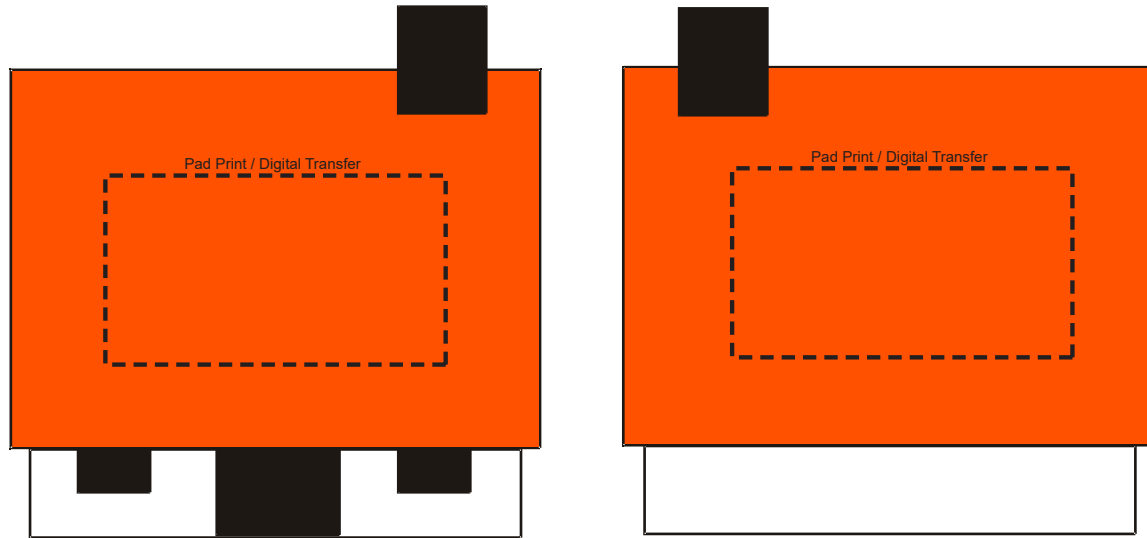

**Product Name:**

Stress House - Orange Roof

**Product Code:**

SS014

**Product Size:**

70mm x 80mm x 68mm

**Product Colours:**

Orange

**Decoration Method:**

Pad Print, Digital Transfer

**Decoration Area:**

45mm x 25mm

100% actual size

Line drawing is for approximate print positional purposes only.  
It is not intended to be an exact scale or detailed representation.  
Colour proofs are to be used as a guide only.  
Red dotted lines will not be printed, these are for max print guide only.  
Small details or text, including ®, © and ™ may fill in and not be legible.