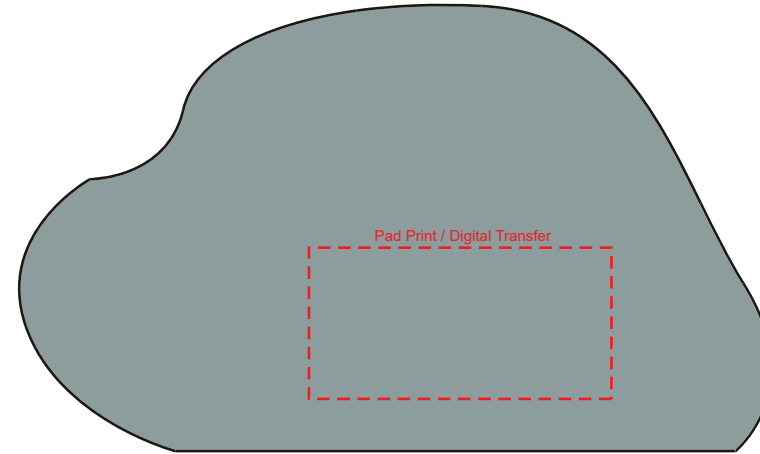

Product Name:

Stress Rock

Product Code:

SS016

Product Size:

102mm x 40mm x 60mm

Product Colours:

Grey, Black

Decoration Method:

Pad Print, Digital Transfer

Decoration Area:

40mm x 20mm

100% actual size

Line drawing is for approximate print positional purposes only.
It is not intended to be an exact scale or detailed representation.
Colour proofs are to be used as a guide only.
Red dotted lines will not be printed, these are for max print guide only.
Small details or text, including ®, © and ™ may fill in and not be legible.