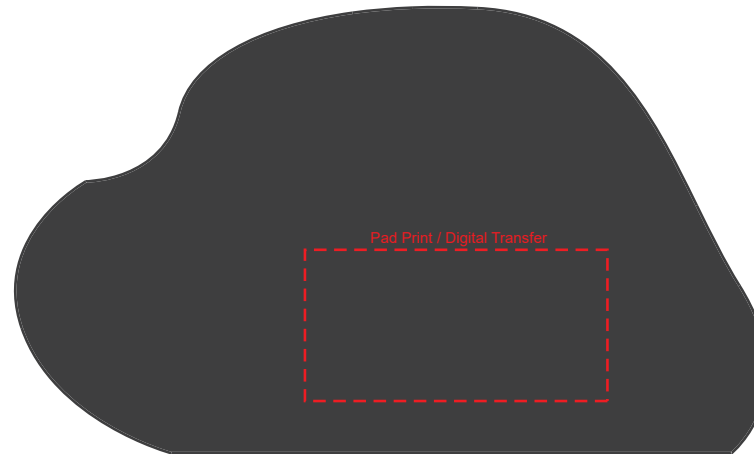

Product Name:

Stress Rock

Product Code:

SS016

Product Size:

102mm x 40mm x 60mm

Product Colours:

Grey, Black

Decoration Method:

Pad Print, Digital Transfer

Decoration Area:

40mm x 20mm

100% actual size

Line drawing is for approximate print positional purposes only.
It is not intended to be an exact scale or detailed representation.
Colour proofs are to be used as a guide only.
Red dotted lines will not be printed, these are for max print guide only.
Small details or text, including ®, © and ™ may fill in and not be legible.