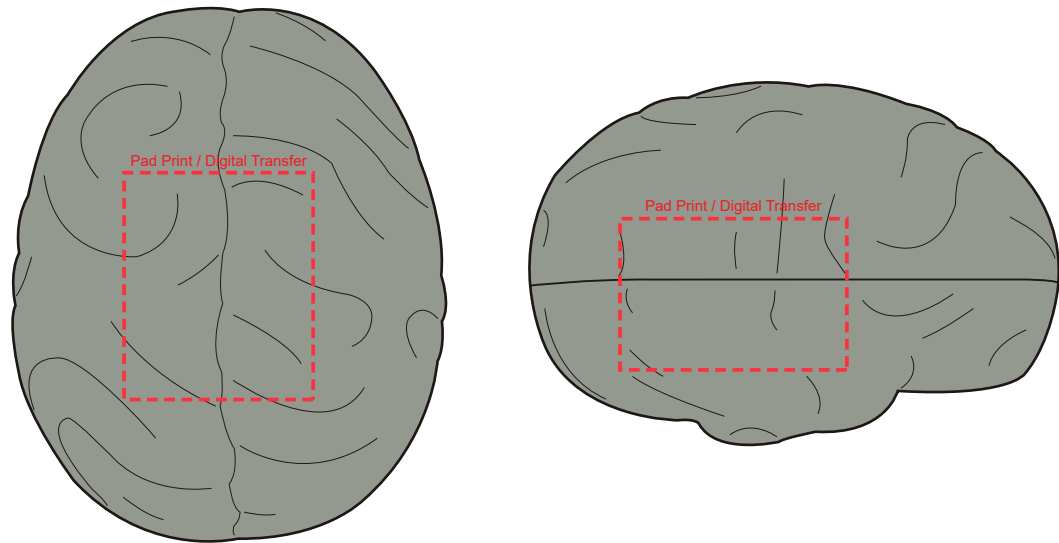

**Product Name:**

Stress Brain

**Product Code:**

SS023

**Product Size:**

79mm x 60mm x 50mm

**Product Colours:**

Grey

**Decoration Method:**

Pad Print, Digital Transfer

**Decoration Area:**

30mm x 25mm - top

30mm x 20mm - side

100% actual size

Line drawing is for approximate print positional purposes only.  
It is not intended to be an exact scale or detailed representation.  
Colour proofs are to be used as a guide only.  
Red dotted lines will not be printed, these are for max print guide only.  
Small details or text, including ®, © and ™ may fill in and not be legible.