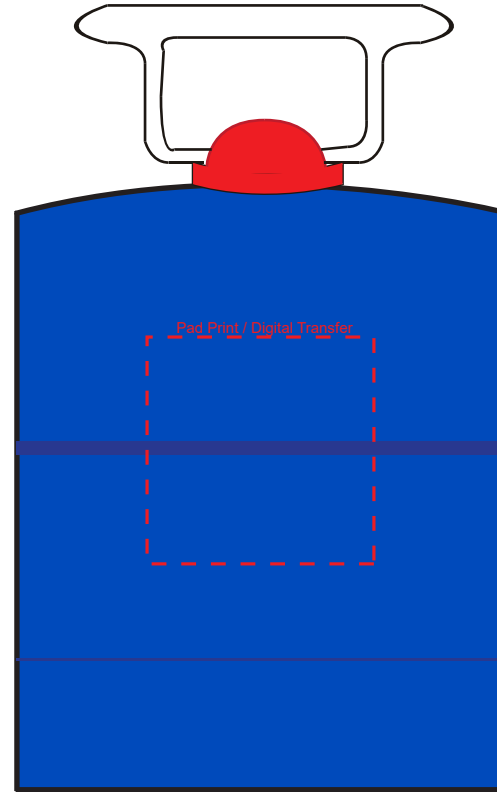

**Product Name:**

Stress Gas Bottle

**Product Code:**

SS033

**Product Size:**

65mm x 85mm x 105mm

**Product Colours:**

Blue

**Decoration Method:**

Pad Print, Digital Transfer

**Decoration Area:**

30mm x 30mm

100% actual size

Line drawing is for approximate print positional purposes only.  
It is not intended to be an exact scale or detailed representation.  
Colour proofs are to be used as a guide only.  
Red dotted lines will not be printed, these are for max print guide only.  
Small details or text, including ®, © and ™ may fill in and not be legible.