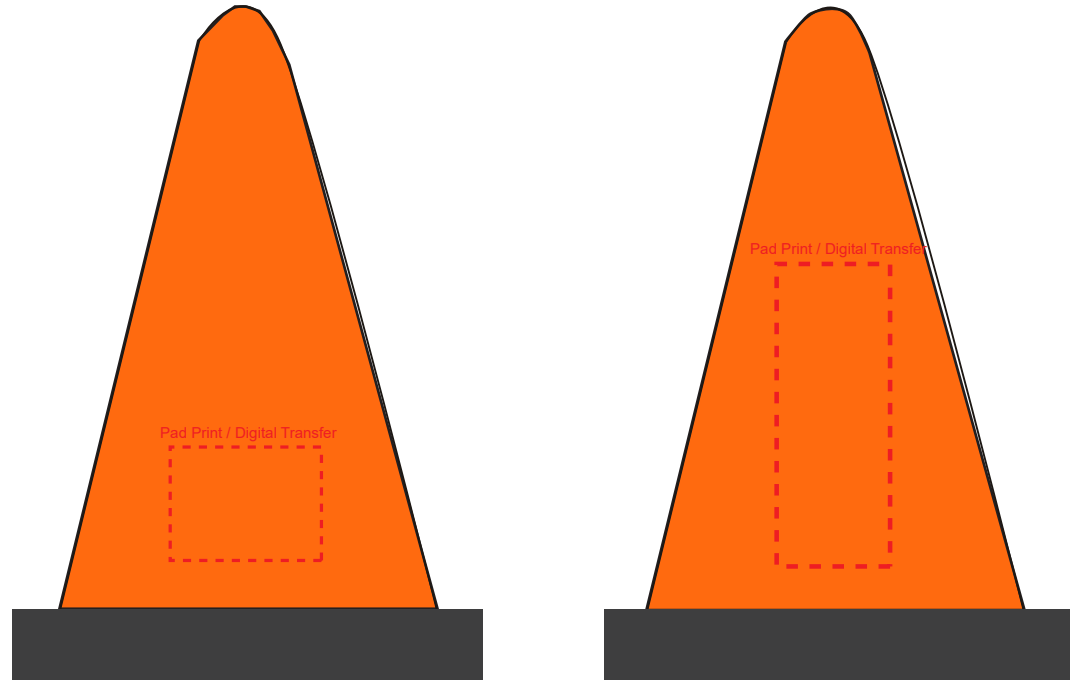

Product Name:

Stress Traffic Cone

Product Code:

SS038

Product Size:

62mm x 62mm x 87mm

Product Colours:

Orange

Decoration Method:

Pad Print, Digital Transfer

Decoration Area:

15mm x 40mm

20mm x 15mm

100% actual size

Line drawing is for approximate print positional purposes only.
It is not intended to be an exact scale or detailed representation.
Colour proofs are to be used as a guide only.
Red dotted lines will not be printed, these are for max print guide only.
Small details or text, including ®, © and ™ may fill in and not be legible.