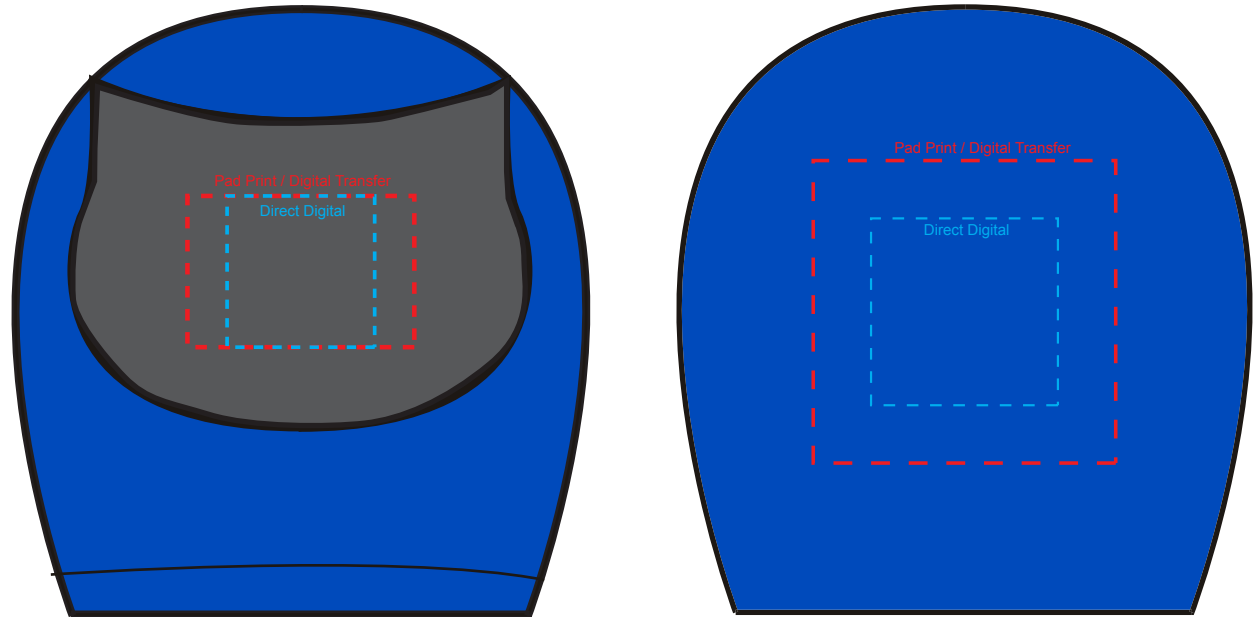

Product Name:

Stress Helemt

Product Code:

SS040

Product Size:

97mm x 80mm x 77mm

Product Colours:

Blue

Decoration Method:

Pad Print, Digital Transfer, Direct Digital

Decoration Area:

30mm x 20mm - front - Pad Print, Digital Transfer

40mm x 40mm - back - Pad Print, Digital Transfer

20mm x 20mm - front - Direct Digital

25mm x 25mm - back - Direct Digital

100% actual size

Line drawing is for approximate print positional purposes only.
It is not intended to be an exact scale or detailed representation.
Colour proofs are to be used as a guide only.
Red dotted lines will not be printed, these are for max print guide only.
Small details or text, including ®, © and ™ may fill in and not be legible.