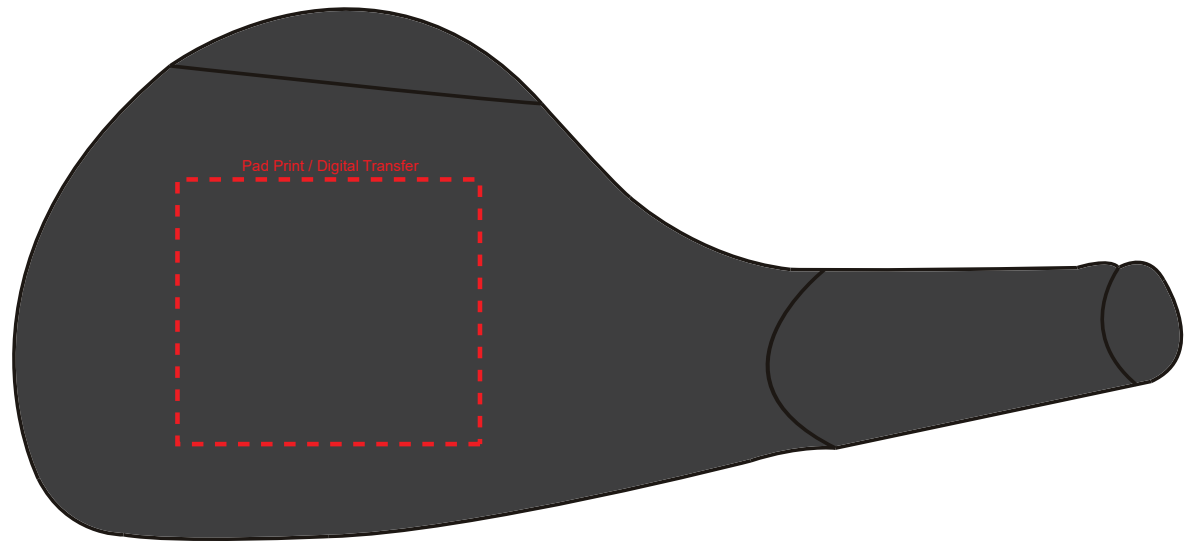

**Product Name:**

Stress Golf Club Head

**Product Code:**

SS042

**Product Size:**

85mm x 71mm x 41mm

**Product Colours:**

Black

**Decoration Method:**

Pad Print, Digital Transfer

**Decoration Area:**

35mm x 40mm

100% actual size

Line drawing is for approximate print positional purposes only.  
It is not intended to be an exact scale or detailed representation.  
Colour proofs are to be used as a guide only.  
Red dotted lines will not be printed, these are for max print guide only.  
Small details or text, including ®, © and ™ may fill in and not be legible.