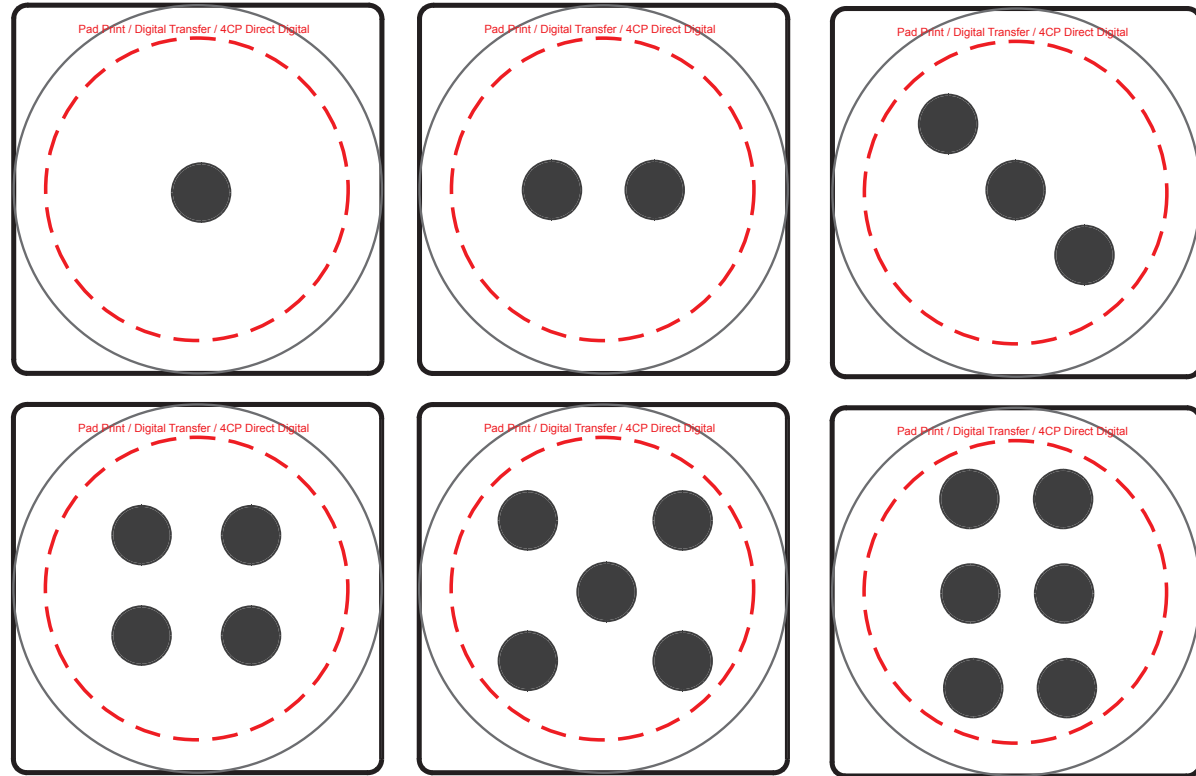

**Product Name:**

Stress Small Dice

**Product Code:**

SS048

**Product Size:**

50mm x 50mm x 50mm

**Product Colours:**

White, Red, Blue, Yellow

**Decoration Method:**

Pad Print, Digital Transfer, 4CP Direct Digital

**Decoration Area:**

40mm x 40mm

100% actual size

Line drawing is for approximate print positional purposes only.  
It is not intended to be an exact scale or detailed representation.  
Colour proofs are to be used as a guide only.  
Red dotted lines will not be printed, these are for max print guide only.  
Small details or text, including ®, © and ™ may fill in and not be legible.